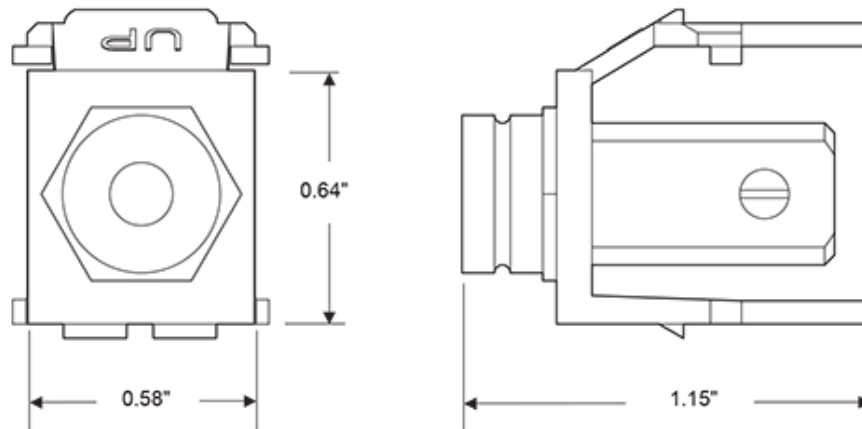

Item Description

Banana Jack QuickPort Connector, Gold-Plated, Red Stripe, Light Almond Housing

Features and Benefits

- Screw Terminal
- Compatible with all QuickPort wallplates, housings, and panels
- Available in a variety of colors to match housings or wallplates
- Compatible with other banana jacks

UPC Code: 07847734229

Country Of Origin: China

SPECIFICATION SUBMITTAL

JOB NAME: <input style="width: 95%; height: 20px;" type="text"/>	CATALOG NUMBERS: <input style="width: 95%; height: 20px;" type="text"/>	
JOB NUMBER: <input style="width: 95%; height: 20px;" type="text"/>	<input style="width: 95%; height: 20px;" type="text"/>	<input style="width: 95%; height: 20px;" type="text"/>