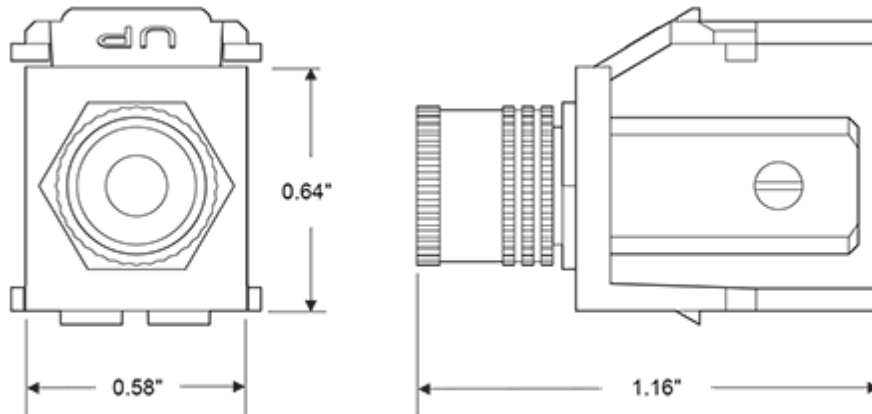

40833-BTE

UPC Code: 07847727942

Country Of Origin: China

Brand Features

Binding Post QuickPort Connectors provide connectivity for workstation cabling for speaker wire. The connectors snap into any QuickPort housing: flush- and surface-mount outlets, Multimedia Outlet System (with adapter), Decora® Inserts, patch panels, and patch blocks.

SPECIFICATION SUBMITTAL

JOB NAME: <input style="width: 95%; height: 20px;" type="text"/>	CATALOG NUMBERS: <input style="width: 95%; height: 20px;" type="text"/>	
JOB NUMBER: <input style="width: 95%; height: 20px;" type="text"/>	<input style="width: 95%; height: 20px;" type="text"/>	<input style="width: 95%; height: 20px;" type="text"/>