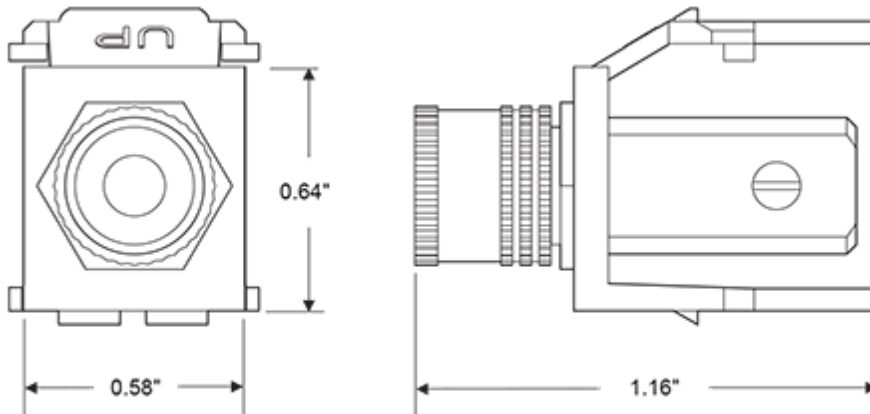

40833-BIR

UPC Code: 07847796238

Country Of Origin: China

Brand Features

Binding Post QuickPort Connectors provide connectivity for workstation cabling for speaker wire. The connectors snap into any QuickPort housing: flush- and surface-mount outlets, Multimedia Outlet System (with adapter), Decora® Inserts, patch panels, and patch blocks.

Item Description

Binding Post QuickPort Connector, Red Stripe, Ivory Housing

Features and Benefits

- Compatible with Banana Jack connectors
- Compatible with all QuickPort wallplates, housings, and panels
- Available in a variety of colors to match housings or wallplates
- Screw Terminal

SPECIFICATION SUBMITTAL

JOB NAME: <input style="width: 95%; height: 20px;" type="text"/>	CATALOG NUMBERS: <input style="width: 95%; height: 20px;" type="text"/>
JOB NUMBER: <input style="width: 95%; height: 20px;" type="text"/>	<input style="width: 95%; height: 20px;" type="text"/>