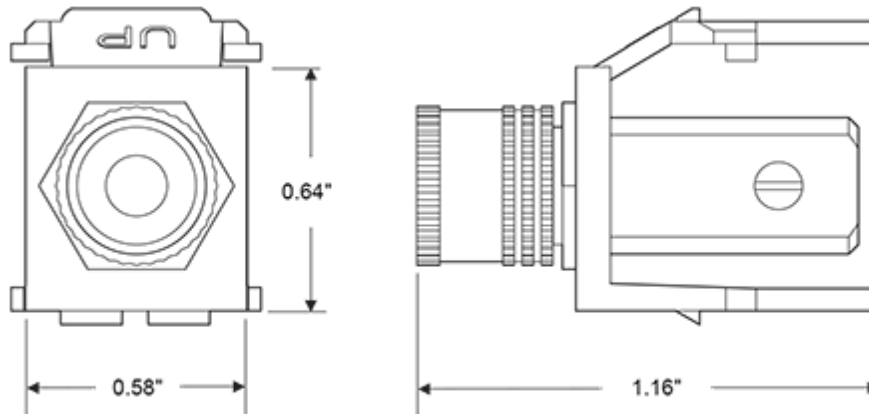

SPECIFICATION SUBMITTAL

JOB NAME:	CATALOG NUMBERS:	
____	____	____
JOB NUMBER:	____	____