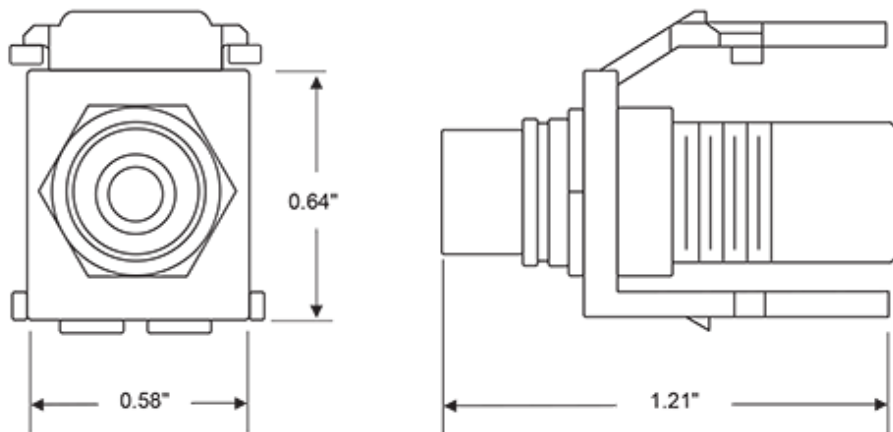

SPECIFICATION SUBMITTAL

JOB NAME:	CATALOG NUMBERS:	
____	____	____
JOB NUMBER:	____	____