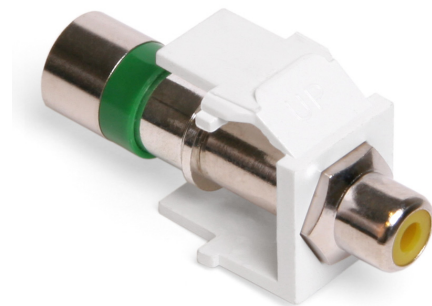

RCA Compression QuickPort® Connector

APPLICATION

The Leviton RCA Compression QuickPort Connector is designed for use in high-end home and office applications such as HDTV and home theater. It features a radial compression design providing a secure termination on RG6 Quad Shield cable. Terminate using the Leviton installer-friendly Master Compression Tool.

SPECIFICATION

The connector shall be constructed with brass and a nickel finish, and the insert shall be available in a variety of colors to designate application, including red, yellow, blue, black and green. The connector shall feature a radial compression design, providing 360-degree electrical continuity. The return loss shall be greater than 30dB to 1GHz, and the connector shall be able to withstand greater than 40 lbs. pull force.

FEATURES

- Compatible with all QuickPort wallplates and housings
- Combines QuickPort housing with RCA Compression Connector for fast installation
- Terminate using the Leviton Master Compression Tool (40989-CPT)
- Designed for termination of RG6 Quad Shield cable

DESIGN CONSIDERATIONS

- Combines an RCA bulkhead with a compression termination for faster terminations

STANDARDS COMPLIANCE

- cULus Listed (UL 1863 , CAN/CSA-C22.2 No. 182.4-1990)

PHYSICAL SPECIFICATIONS