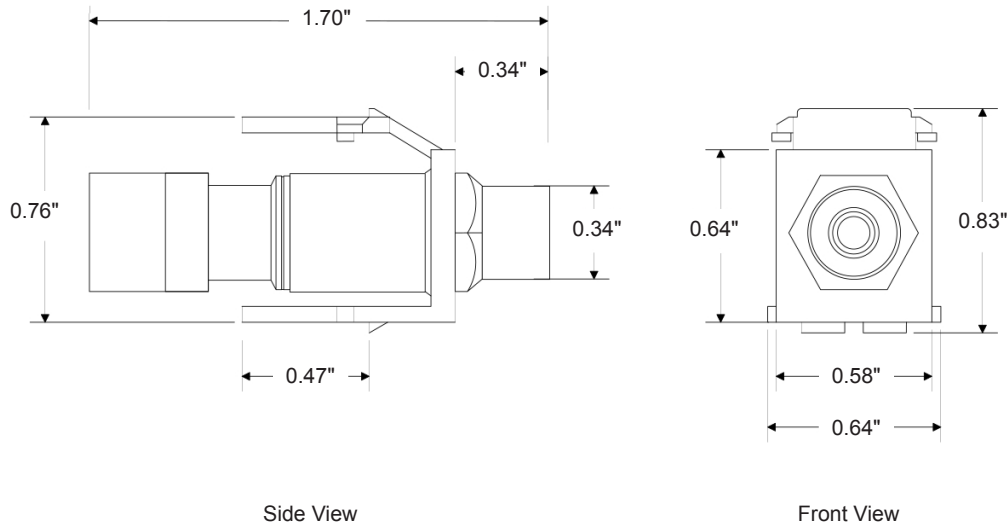

ELECTRONIC FILES

For CAD files, typical specs, or technical drawings (.DXF, .DWG), visit www.leviton.com.

40782-RxW

PART NUMBERS

Description	Part No.
RCA Compression QuickPort® Connector, red	40782-RRW
RCA Compression QuickPort Connector, yellow	40782-RYW
RCA Compression QuickPort Connector, blue	40782-RLW
RCA Compression QuickPort Connector, black	40782-REW
RCA Compression QuickPort Connector, green	40782-RVW

Leviton Network Solutions
2222 - 222nd St. SE
Bothell, WA 98021-4416

Asia / Pacific
T +1.631.812.6228
E infoasean@leviton.com

Canada
T +1.514.954.1840
E pcservice@leviton.com

Caribbean
T +1.954.593.1896
E infocaribbean@leviton.com

China
T +852.2774.9876
E infochina@leviton.com

Colombia
T +57.1.743.6045
E infocolombia@leviton.com

tel 1-800-824-3005
tel +1-425-486-2222
appeng@leviton.com
www.leviton.com

Europe
T +33.6.8869.1380
E infoeurope@leviton.com

India / SAARC
T +91.80.4322.5678
E infoindia@leviton.com

Mexico
T +52.55.5082.1040
E lsamarketing@leviton.com

Middle East & Africa
T +971.4.886.4722
E lmeinfo@leviton.com

South Korea
T +82.2.3273.9963
E infokorea@leviton.com