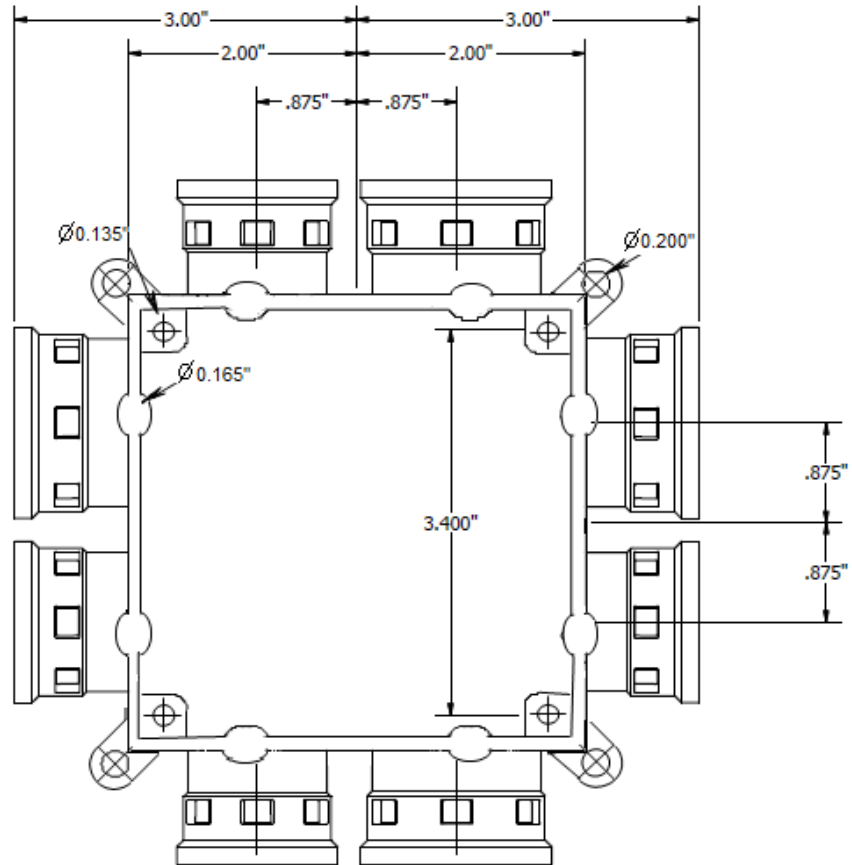

RIGID PVC CONDUIT FITTINGS

ISSUE DATE:
DATE D'EMISSION: 2012 08 22

SQUARE MUD BOX, SSB-H-15/20 US, 089475

SUPERCEDES:
REPLACE:

0

PART LIST:

DESCRIPTION	PART #	Qty
6-X5/8 PAN SOC SCREW	072250	4
6X3/4 PAN HEAD SELF TAP SCREW	172220	4
MUD BOX SQUARE CDN HUB/LID	097046	1
1" RETAINERS	091989	4
3/4" RETAINERS	091988	4
SMBH15-20 BODY	097083	1