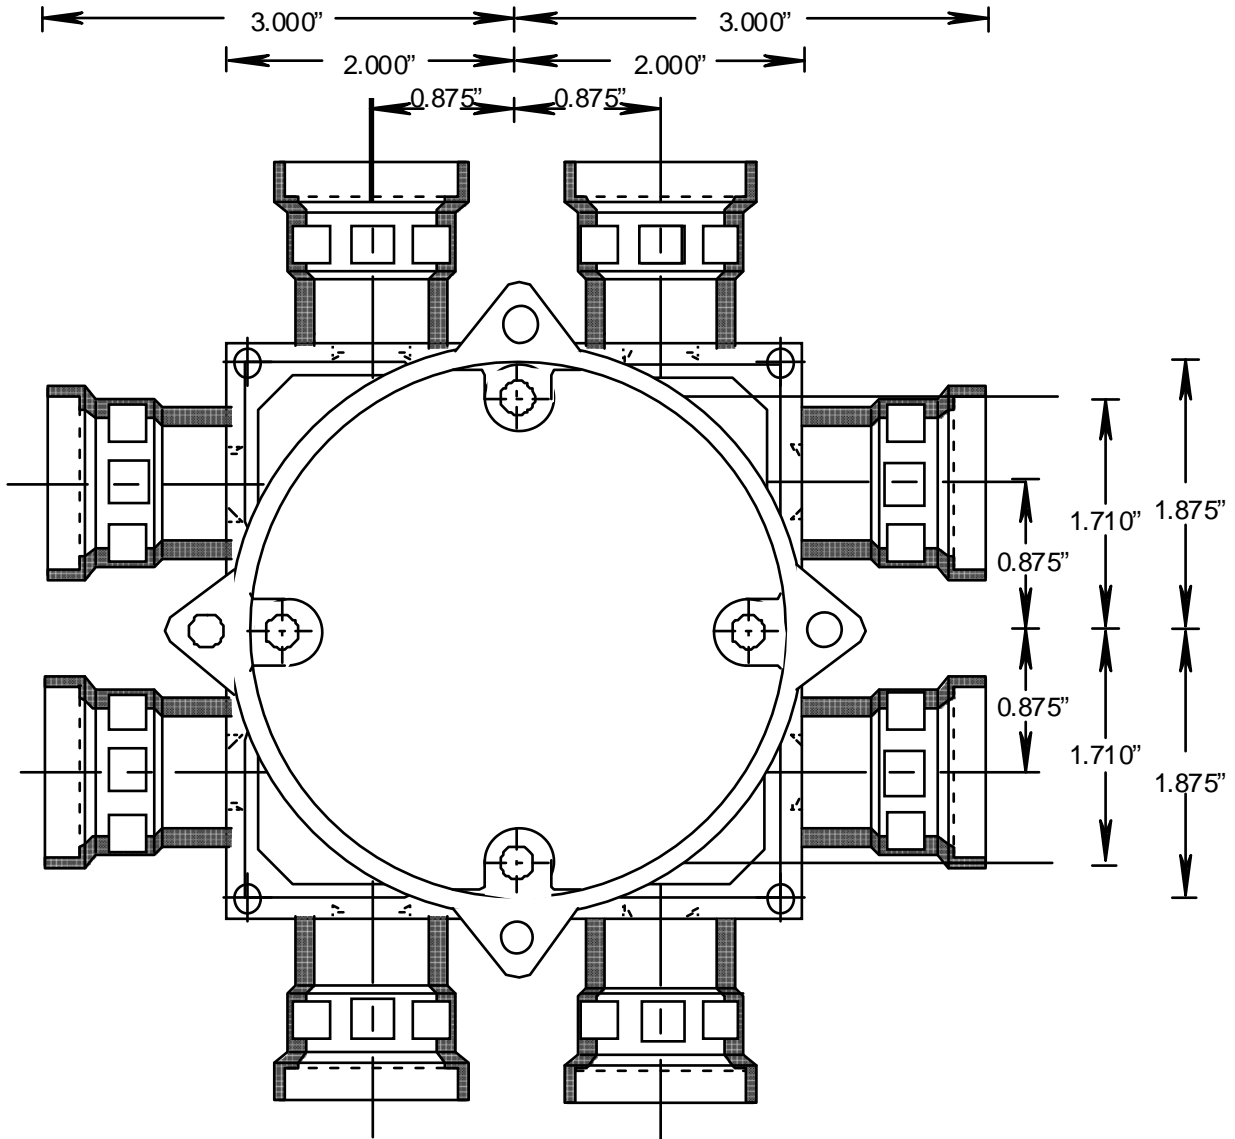

RIGID PVC CONDUIT FITTINGS

SHALLOW SLAB BOX, SMBS-H-10

ISSUE DATE:
DATE D'EMISSION: 2003 11 15

SUPERCEDES:
REPLACE: 2003 08 15

RIGID PVC CONDUIT FITTINGS

SHALLOW SLAB BOX, SMBS-H-10

ISSUE DATE:
DATE D'EMISSION: 2003 11 15

SUPERCEDES:
REPLACE: 2003 08 15

SMBS-H10, 089480

SMBS-H10, 089485

PART LIST:

DESCRIPTION	PART NUMBER	SMBS-H10 CDN, 089485	SMBS-H10 US, 089480
8-32 SLAB BR INS C/W LIP	072061	2	2
10-32 SLAB BR INS C/W LIP	072062	2	2
6-X5/8 PAN SOC SCREW	072250	4	4
8X3/4 (5/8) PAN COMB FOR MUD BOX	072559	4	4
SMBS HUB/LID	097028	1	1
8-32X1/2" P COMB 23 GREEN IRR SCREW	072257	-	2
1/2" RETAINERS	091987	8	8
SMBH10 BODY	097063	1	1
FLOOR BOX GROUND CLIP	072561	-	1