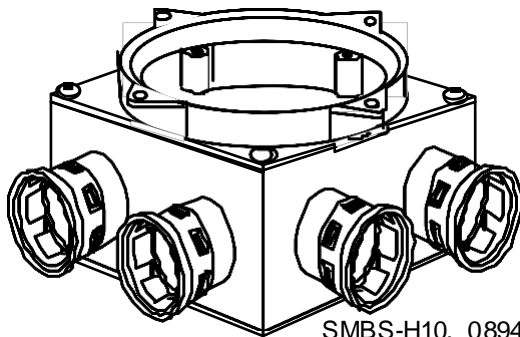

RIGID PVC CONDUIT FITTINGS

SHALLOW SLAB BOX, SMBS-H-10

ISSUE DATE:
DATE D'EMISSION: 2003 11 15

SUPERCEDES:
REPLACE: 2003 08 15

RIGID PVC CONDUIT FITTINGS

SHALLOW SLAB BOX, SMBS-H-10

ISSUE DATE:
DATE D'EMISSION: 2003 11 15

SUPERCEDES:
REPLACE: 2003 08 15

SMBS-H10, 089480

SMBS-H10, 089485

PART LIST:

DESCRIPTION	PART NUMBER	SMBS-H10 CDN, 089485	SMBS-H10 US, 089480
8-32 SLAB BR INS C/W LIP	072061	2	2
10-32 SLAB BR INS C/W LIP	072062	2	2
6-X5/8 PAN SOC SCREW	072250	4	4
8X3/4 (5/8) PAN COMB FOR MUD BOX	072559	4	4
SMBS HUB/LID	097028	1	1
8-32X1/2" P COMB 23 GREEN IRR SCREW	072257	-	2
1/2" RETAINERS	091987	8	8
SMBH10 BODY	097063	1	1
FLOOR BOX GROUND CLIP	072561	-	1