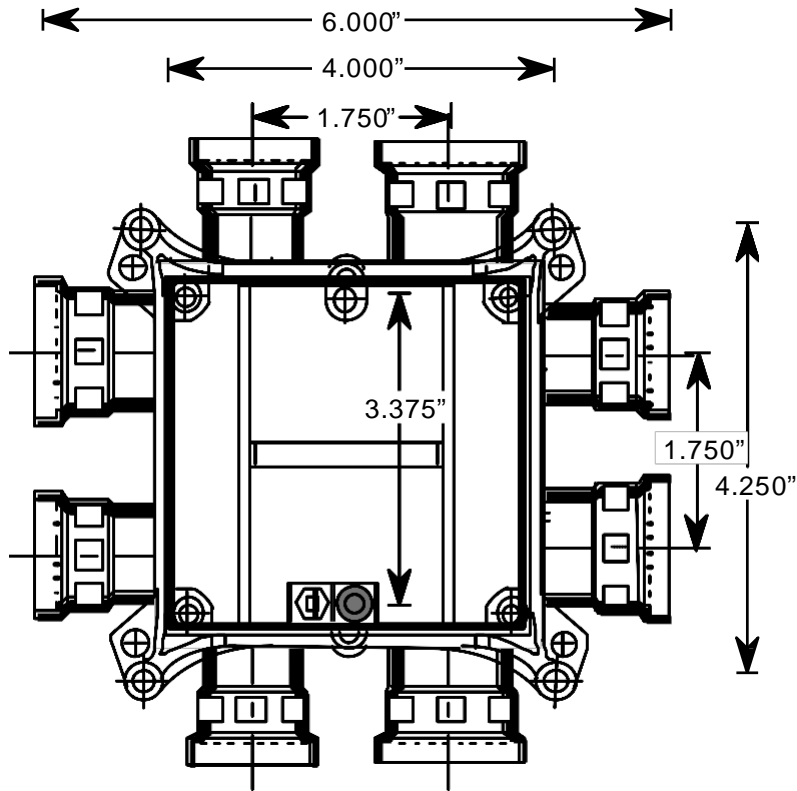

RIGID PVC CONDUIT FITTINGS

SLAB BOX, SVDBH-10-20, 089052

ISSUE DATE:
DATE D'EMISSION: 2009 04 30

SUPERCEDES:
REPLACE: 2009 03 01

1

PART LIST:

Description	Part #	Qty
6-X5/8 PAN SOC SCREW	072250	4
8X5/8 PAN HEAD SELF TAP SCREW	072564	4
3/4" RETAINERS	091988	2
1" RETAINERS	091989	2
1/2" RETAINERS	091987	2
SMBH10-20 BODY	097064	1
6-32 REGULAR INSERT	072537	1
6-32 COLLAR INSERT	072536	1
SCREW HUB FOR SVDBH	097086	1
LID FOR SVDBH BOX	097099	1
GROUND CLIP W/ GREEN SCREW	072512	1