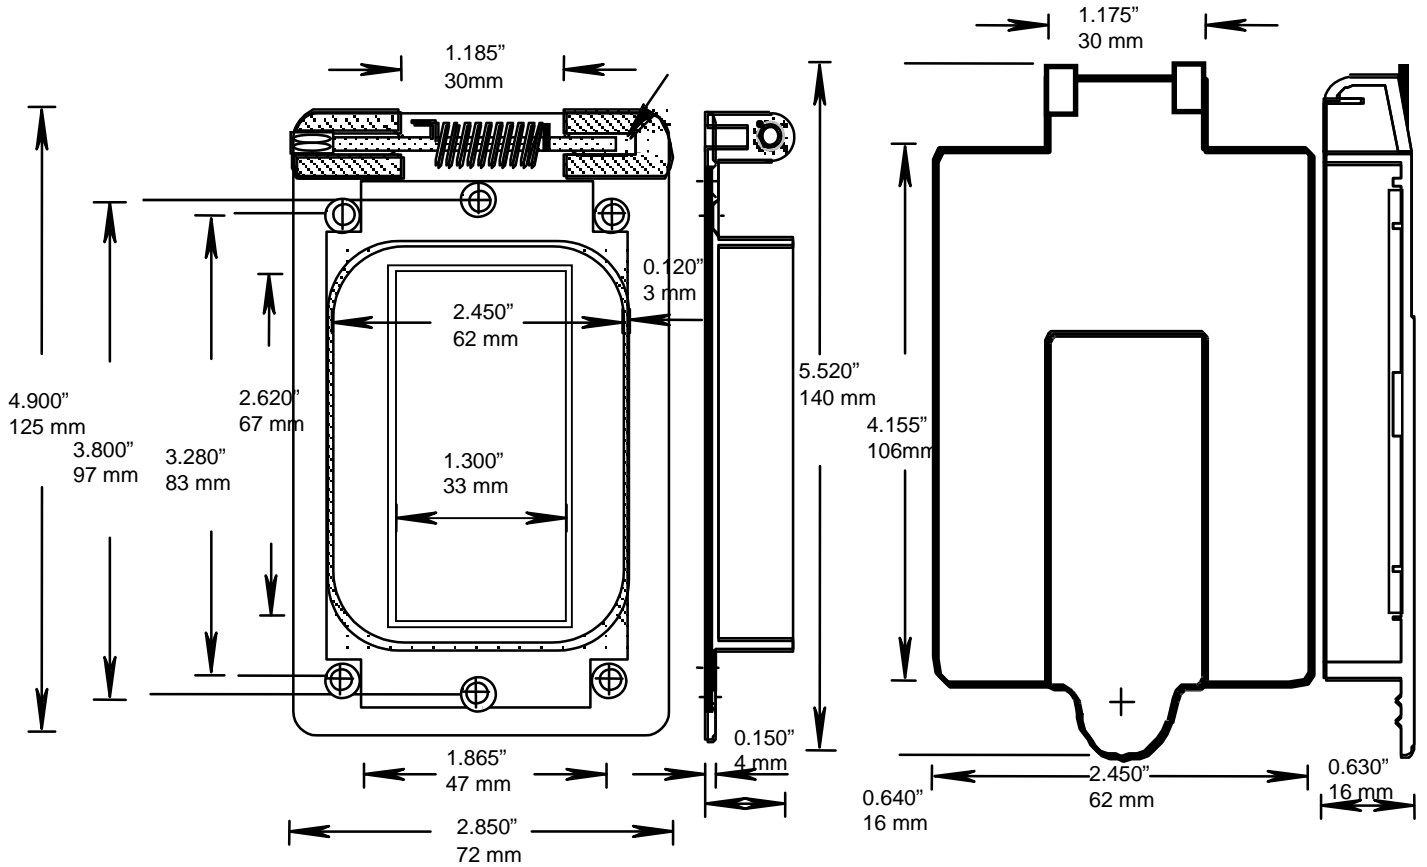

WGF15/10 SINGLE GANG GROUND FAULT
COVERS

PRODUCT CODE	PART NUMBER
078844	WGF15/10 (WHT)
078902	WGF15/10
178050	WGF15/10 (BULK)

PARTS LIST:

- 072837 (1), W SERIES BASE GASKET
- 072836 (1), W SERIES COVER GASKET
- 172652 (4), 6-32 X 17/32 QUADREX SCREWS
- 072544 (1), BRASS HINGE PINS
- 072548 (1), TORSION SPRING