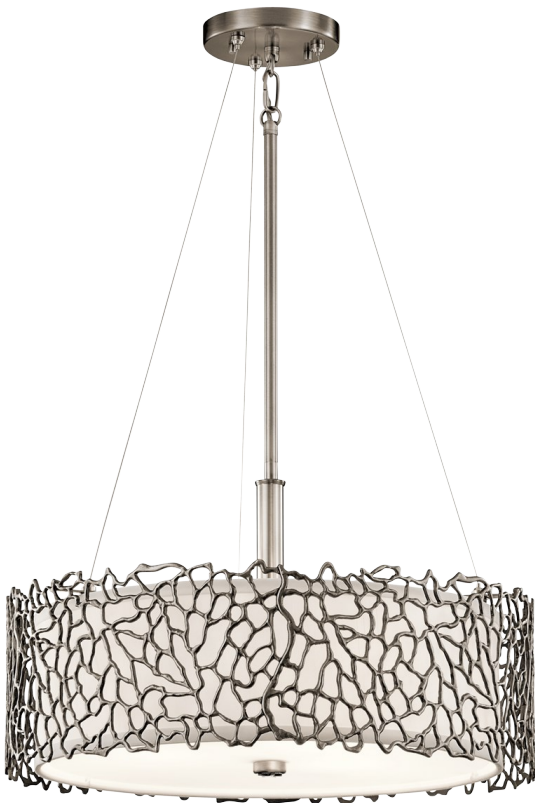

Silver Coral Collection

Silver Coral 3 Light Pendant/Semi-Flush - Classic

43346CLP (Classic Pewter)

Dimensions

Height	11.25"
Overall Height	50.00"
Width	18.25"

Alternate Lamps

Lamp Included	Bulb Listing	Light Source	Max Wattage/Range	Bulb Product ID	Dimming
No	Hybrid	CFL	23-30W		

Project Name: _____
 Location: _____
 Type: _____
 Qty: _____
 Comments: _____

Ordering Information

Product ID	43346CLP
Finish	Classic Pewter
Collection	Silver Coral Collection

Dimensions

Base Backplate	5.00 DIA
Chain/Stem Length	36.00"
Weight	7.30 LBS

Specifications

Material	Steel
Glass Description	Etched
Shade Description	White
Shade Dimensions	16.25 DIA X 5.25

Electrical

Voltage	120V
Lead Wire Length	69.00"

Qualifications

Safety Rated	Dry
Warranty	www.kichler.com/warranty