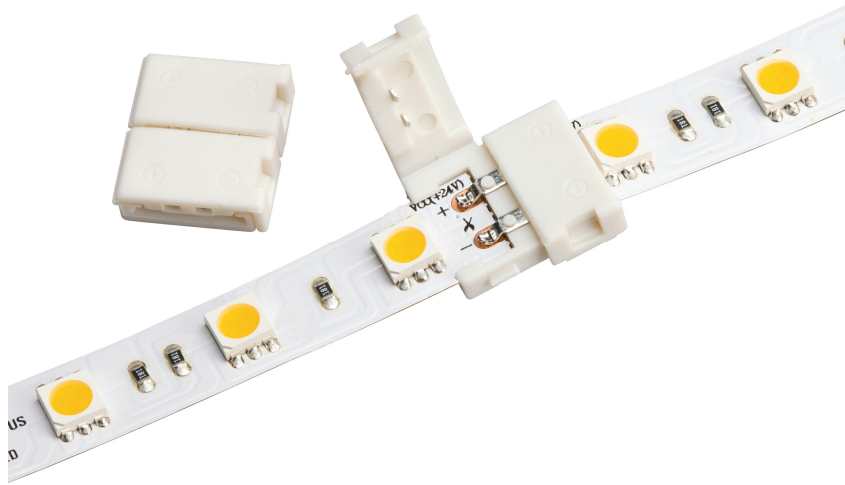

# LED Tape Inline Splice WH

1C1WH (White)

Project Name: \_\_\_\_\_

Location: \_\_\_\_\_

Type: \_\_\_\_\_

Qty: \_\_\_\_\_

Comments: \_\_\_\_\_

## Ordering Information

Product ID	1C1WH
Finish	White
Available Finishes	BK, BK, WH, WH
Style	Utility

## Specifications

Material	Plastic
----------	---------

## Dimensions

Height	999"
Length	0.75"
Width	0.50"