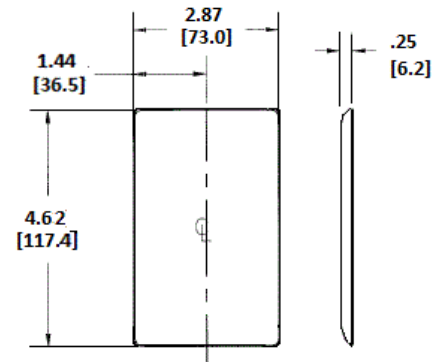

Ordering Information

| Description | Color | Catalog Number | UPC |
|--------------------------|-------|----------------|--------------|
| 1-Gang, 1-Toggle Opening | Ivory | NP1I | 883778101601 |

Listings

UL Listed
CSA Certified

Specifications

| | |
|-----------------|-----------------------------|
| Plate Material | Nylon |
| Plate Type | 1-Gang |
| Plate Openings | Toggle switch |
| Mounting Screws | Steel painted, slotted head |
| Appearance | Smooth |

Accessories

Screws
Adapters

Online Resources

Customer Use Drawing
eCatalog

Dimensions in Inches (mm)

Hubbell Wiring Device-Kellems • Hubbell Incorporated (Delaware) • 40 Waterview Drive • Shelton, CT 06484