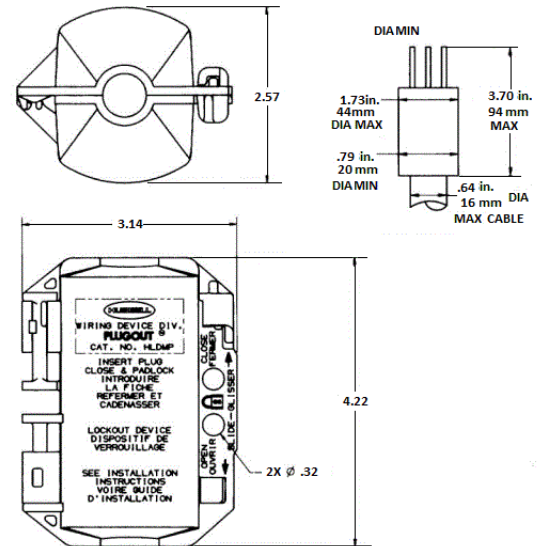

### Ordering Information

Description	Device Color	UPC	Catalog Number
Electrical plug lockout devices for 15 and 20A straight blade plugs	Yellow	783585001906	HLDMP

### Specifications

Housing	UV stabilized polypropylene
Plug Length	3.70" (94.0) max
Cord	0.64" (16.3) max
Number of Padlocks	2 locks, 5/16" (7.9)

### Accessories

Device Accommodation	Maximum Length; 3.70", Diameter Range .713"
----------------------	---