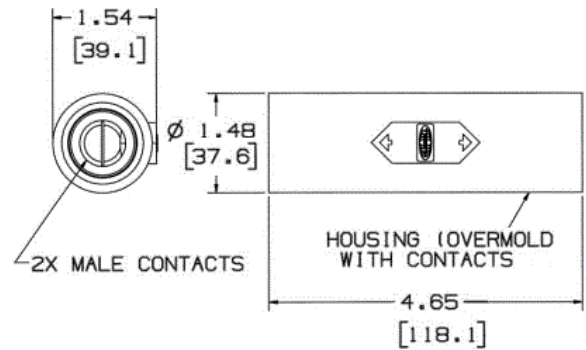

Single Pole Devices and Temporary Power
Series 16 - 300 and 400A, 600V AC/250V DC
Gender Reversing Devices

HUBBELL

Ordering Information

Description	Device Color	UPC	Catalog Number
Double Male Coupler (Male-Male)	White	783585002712	HBLDMW

Standards

UL and cUL Listed
UL Enclosure Types 3R, 4X, 12
UL 498 and UL1691

Specifications

Product Type	Accessories
Accessory Item	Double Male Coupler
Body Material	Thermoplastic Elastomer
Contact Material	Brass

Performance

Electrical	
Amperage Rating	400A Maximum
Voltage Ratings	600V AC Maximum; 250V DC Maximum

Mechanical	
Product Identification	Ratings are a permanent part of the device

Online Resources

Customer Use Drawing
eCatalog
Installation Instructions

Dimensions in Inches (mm)

Hubbell Wiring Device-Kellems • Hubbell Incorporated (Delaware) • 40 Waterview Drive • Shelton, CT 06484

Phone (800) 288-6000 • Fax (800) 255-1031 • Specifications subject to change without notice.