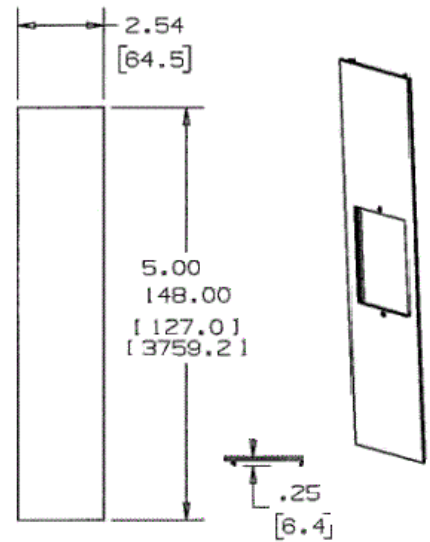

Raceway

Aluminum Raceway

HBLALU5000 and HBLALU7620 Series Hubbell iSTATION Cover

HUBBELL

Features

- For mounting Hubbell iSTATION modules.
- IMF1GY or IFPxxGY frames and plates on pages R-45 and R-46.

Ordering Information

Description	Material	UPC Number	Catalog Number
Hubbell iSTATION Cover	Anodized Aluminum	783585110981	HBLALU57LPB

Listings

UL Listed
CSA Certified

Specifications

Height	2.54"
Width	12.00"
Length	0.20"

Online Resources

Customer Use Drawing
eCatalog
Installation Instructions

Dimensions in Inches (mm)

Hubbell Wiring Device-Kellems • Hubbell Incorporated (Delaware) • 40 Waterview Drive • Shelton, CT 06484

Phone (800) 288-6000 • Fax (800) 255-1031 • Specifications subject to change without notice.