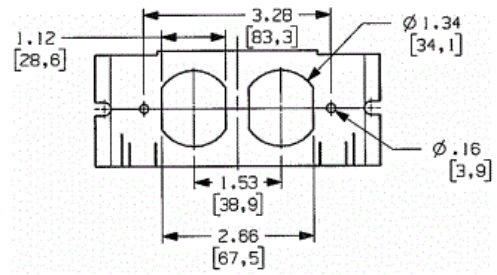

Floor Boxes

SystemOne 2-, 4- and 6- Gang Floor Box Plate

Single Gang Plate

HUBBELL

Features

- Opening for one duplex device
- Easy to install with one screw mounting
- Reduces wiring and installation times

Ordering Information

- Includes necessary mounting hardware

| | |
|----------------------------------|----------------------------|
| Catalog Number FBMPDUP | UPC 783585191546 |
|----------------------------------|----------------------------|

Specifications

| | |
|------------|------------------------------------|
| Face Plate | 16 gauge zinc plated stamped steel |
|------------|------------------------------------|

Online Resources

[Customer Use Drawing](#)
[eCatalog](#)
[Installation Instructions](#)

Dimensions in Inches (mm)

Hubbell Wiring Device-Kellems • Hubbell Incorporated (Delaware) • 40 Waterview Drive • Shelton, CT 06484

Phone (800) 288-6000 • Fax (800) 255-1031 • Specifications subject to change without notice.