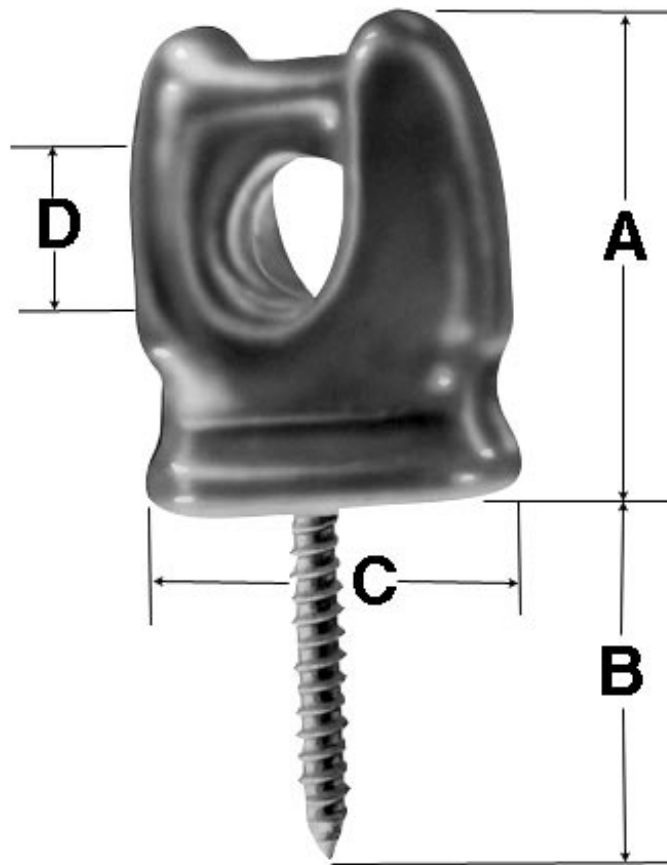

Catalog Home

[Warranty Info](#) | [Trademarks](#) | [Terms of Use](#)

All contents Copyright © 2007 Hubbell Power Systems, Inc. All rights reserved.

NOTE: Because Hubbell has a policy of continuous product improvement, we reserve the right to change design and specifications without notice.