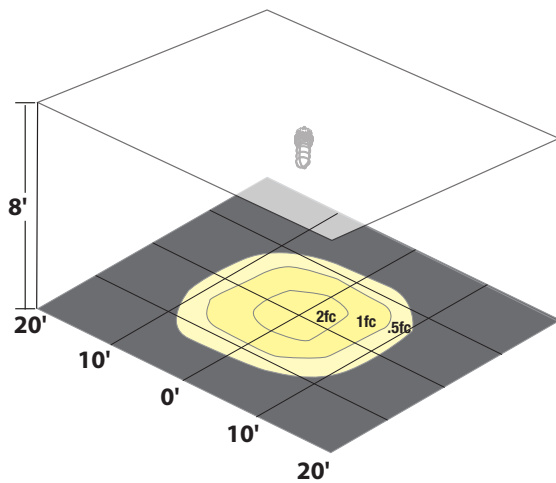

PERFORMANCE DATA

# OF LEDS	DRIVE CURRENT (MILLIAMPS)	SYSTEM WATTS	DISTRIBUTION TYPE	4K (4000K NOMINAL, 80 CRI)				
				LUMENS	LPW	B	U	G
1 (COB)	250mA	11W	Globe	757	70	0	3	1

Lumen values are from photometric tests performed in accordance with IESNA LM-79-08. Data is considered to be representative of the configurations shown. Actual performance may differ as a result of end-user environment, application and inherent performance tolerances of the electrical components.

LUMINAIRE AMBIENT TEMPERATURE FACTOR (LATF)

AMBIENT TEMPERATURE		LUMEN MULTIPLIER
0°C	32°F	1.02
10°C	50°F	1.01
20°C	68°F	1.00
25°C	77°F	1.00
30°C	86°F	1.00
40°C	104°F	0.99

Use these factors to determine relative lumen output for average ambient temperatures from 40°C (32-104°F).

PROJECTED LUMEN MAINTENANCE

AMBIENT TEMP.	0	25,000	50,000	¹TM-21-11 60,000	100,000	Calculated L70 (HOURS)
25°C/77°F	1.00	92.8	86.4	83.9	74.7	>127,000
40°C/104°F	0.99	91.8	85.6	83.4	74.6	>127,000

¹ Citizen CLL022

ELECTRICAL DATA

# OF LEDS	NUMBER OF DRIVERS	DRIVE CURRENT (mA)	INPUT VOLTAGE (V)	CURRENT (Amps)	SYSTEM POWER (W)
1 (COB)	1	STD. (250mA)	120	0.09	11
			277	0.05	11

PHOTOMETRICS For additional photometric information and IES downloads, visit our web site at www.hubbelloutdoor.com

Ceiling Mount 8'