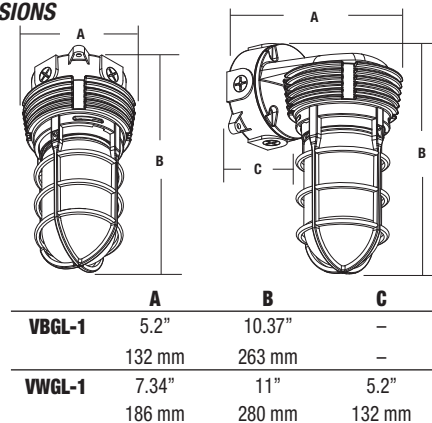

#### Installation:

- Wall mount model covers up to 4.5" j-box with 1/2" x 14 NPS threaded conduit entry and four side conduit entries
- Pendant/ceiling mount version accommodates traditional 1/2" x 14 NPS threaded top conduit entry and four side conduit entries

### DIMENSIONS