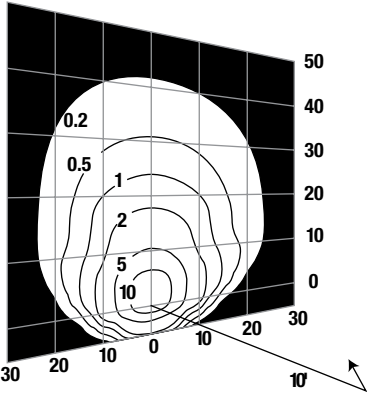

PHOTOMETRICS For additional photometric information and IES downloads, visit our web site at www.hubbell-ltg.com

**FACADE FLOOD
F100HX**

PHOTOMETRIC REPORTS

Catalog Number	Report #
F100H1	HP07474.IES

HUBBELL
Outdoor Lighting

Hubbell Outdoor Lighting • 701 Millennium Boulevard • Greenville, SC 29607 • Phone: 864-678-1000
Due to our continued efforts to improve our products, product specifications are subject to change without notice.

© 2017 HUBBELL OUTDOOR LIGHTING, All Rights Reserved • For more information visit our website: www.hubbelloutdoor.com • Printed in USA

FACADE -SPEC 2/17