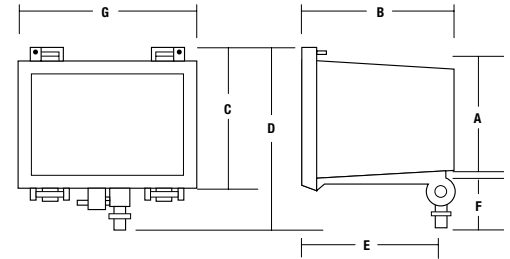

SPECIFICATIONS

- Durable die cast aluminum housing construction
- Polycarbonate door frame retains tempered glass and has twin tool-free latches for easy servicing. Gasketing provides weather-tight seal to housing
- Rugged 1/2" threaded knuckle mounting (1/2-10 NPSM)
- Wide uniform beam designed for close set backs. Lamp included
- Metal halide – HX-HPF -20°F starting
Compact fluorescent – electronic ballast 50/60 Hz 120-277V
- Bronze powder paint finish

LISTINGS

- Listed to UL1598 for use in wet locations

PRODUCT IMAGE(S)

DIMENSIONS

A	B	C	D	E	F	G
4 ⁹ / ₁₆ "	6 ⁷ / ₈ "	7 ⁷ / ₁₆ "	8 ¹ / ₁₆ "	6 ¹ / ₁₆ "	2"	9"
116 mm	175 mm	189 mm	205 mm	154 mm	51 mm	229 mm

LISTINGS