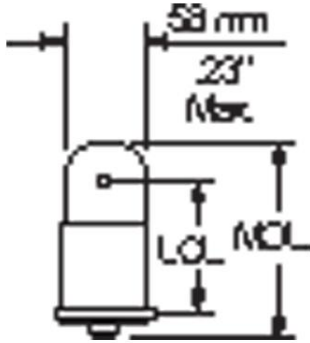

GE
Lighting

28546 - 328

GE T1.75 (T1 3/4) - Aircraft; Low Voltage

GENERAL CHARACTERISTICS

Lamp Type	Miniature - T & TL Shape
Bulb	T1.75 (T1 3/4)
Base	Single Contact Midget Flanged
Filament	C-2R
Rated Life (MIN)	1.0 h
Rated Life (Vert)	1000.0 h
Rated Life	1000.0 hrs
Rated Life (Hor)	1.0 h
Atmosphere	Vacuum
Primary Application	Aircraft;Low Voltage

PHOTOMETRIC CHARACTERISTICS

Initial Lumens (Vert)	4.0
Initial Lumens	4.0
Initial Lumens (Hor)	4.0
Nominal Initial Lumens per Watt	4
Center Beam Candlepower (CBCP)	4.0
Mean Spherical Candlepower (MSCP)	0.34

ELECTRICAL CHARACTERISTICS

Wattage	1.0
Voltage (MIN)	1000.0
Voltage	6.0

DIMENSIONS

Maximum Overall Length (MOL)	0.6300 in(16.0 mm)
Bulb Diameter (DIA)	0.219 in(5.6 mm)
Light Center Length (LCL)	0.380 in(9.7 mm)