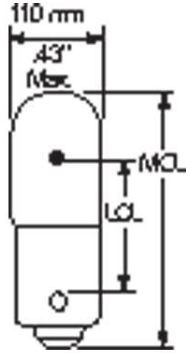

GE  
Lighting

**25485 - 47**

GE T3.25 (T3 1/4) - Low Voltage

**GENERAL CHARACTERISTICS**

Lamp Type	Miniature - T & TL Shape
Bulb	T3.25 (T3 1/4)
Base	Miniature Bayonet (Ba9s)
Filament	C-2R
Rated Life	3000.0 hrs
Atmosphere	Vacuum
Primary Application	Low Voltage

**PHOTOMETRIC CHARACTERISTICS**

Initial Lumens	6.0
Nominal Initial Lumens per Watt	6
Mean Spherical Candlepower (MSCP)	0.52

**ELECTRICAL CHARACTERISTICS**

Wattage	1.0
Voltage	6.3

**DIMENSIONS**

Maximum Overall Length (MOL)	1.1900 in(30.2 mm)
Bulb Diameter (DIA)	0.406 in(10.3 mm)
Light Center Length (LCL)	0.780 in(19.8 mm)