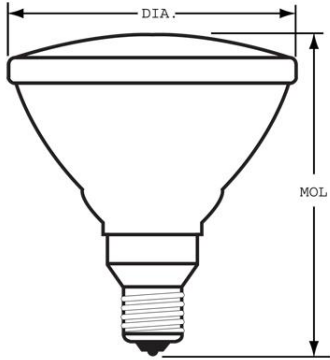

GE
Lighting

13643 - 175PAR38/HEAT

GE PAR38

CAUTIONS & WARNINGS

Warning

- Lamp emits IR radiation which may cause eye injury
 - Do not use on infant, disabled, sleeping, or unconscious person or any person/animal unable to avoid potential injury.
- Risk of Electric Shock
 - Turn power off before inspection, installation or removal.
- Risk of Fire
 - Keep combustible materials away from lamp.
 - Use in fixture rated for this product.

GENERAL CHARACTERISTICS

Lamp Type	Incandescent - PAR
Bulb	PAR38
Base	Medium Skirt (E26/50x39)
Filament	CC-6
Rated Life (NOM)	5000.0 h
Primary Application	Standard

PHOTOMETRIC CHARACTERISTICS

Initial Lumens (NOM)	3100.0
Nominal Initial Lumens per Watt (NOM)	17.71429

ELECTRICAL CHARACTERISTICS

Wattage (NOM)	175.0
Voltage (NOM)	120.0

DIMENSIONS

Maximum Overall Length (MOL) (NOM)	5.310 in(134.9 mm)
Bulb Diameter (DIA) (NOM)	4.750 in(120.6 mm)
Light Center Length (LCL) (NOM)	4.310 in(109.5 mm)