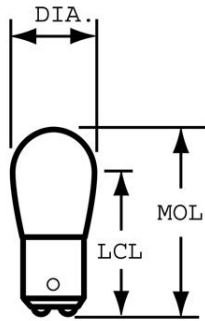

GE  
Lighting

**11592 - 6S6DC TRAY**

GE S6 - Appliance

**GENERAL CHARACTERISTICS**

Lamp Type	Incandescent - Appliance & Indicators
Bulb	S6
Base	Double Contact Bayonet (BA15d)
Filament	C-7A
Bulb Finish	Clear
Rated Life	1500.0 hrs
Bulb Material	Soft glass
Primary Application	Appliance

**PHOTOMETRIC CHARACTERISTICS**

Initial Lumens	41.0
Nominal Initial Lumens per Watt	6

**ELECTRICAL CHARACTERISTICS**

Wattage	6.0
Voltage	120.0

**DIMENSIONS**

Maximum Overall Length (MOL)	1.8100 in(46.0 mm)
Bulb Diameter (DIA)	0.750 in(19.0 mm)
Light Center Length (LCL)	1.430 in(36.3 mm)

**PRODUCT INFORMATION**

Product Code	11592
Description	6S6DC TRAY
Standard Package	Case
Standard Package GTIN	10043168115923
Standard Package Quantity	240
Sales Unit	Unit
No Of Items Per Sales Unit	1
No Of Items Per Standard Package	240
UPC	043168115926