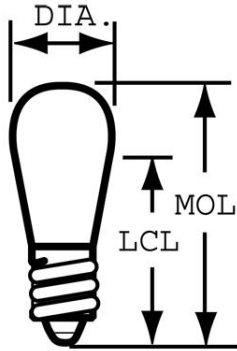

GE  
Lighting

**11369 - 6S6 TRAY**

GE S6 - Appliance

**GENERAL CHARACTERISTICS**

Lamp Type	Incandescent - Appliance & Indicators
Bulb	S6
Base	Candelabra Screw (E12)
Filament	C-7A
Bulb Finish	Clear
Rated Life	1500.0 hrs
Bulb Material	Soft glass
Primary Application	Appliance

**PHOTOMETRIC CHARACTERISTICS**

Initial Lumens	41.0
Nominal Initial Lumens per Watt	6

**ELECTRICAL CHARACTERISTICS**

Wattage	6.0
Voltage	130.0

**DIMENSIONS**

Maximum Overall Length (MOL)	1.8700 in(47.5 mm)
Bulb Diameter (DIA)	0.750 in(19.0 mm)
Light Center Length (LCL)	1.370 in(34.8 mm)

**PRODUCT INFORMATION**

Product Code	11369
Description	6S6 TRAY
Standard Package	Case
Standard Package GTIN	10043168113691
Standard Package Quantity	240
Sales Unit	Unit
No Of Items Per Sales Unit	1
No Of Items Per Standard Package	240
UPC	043168113694