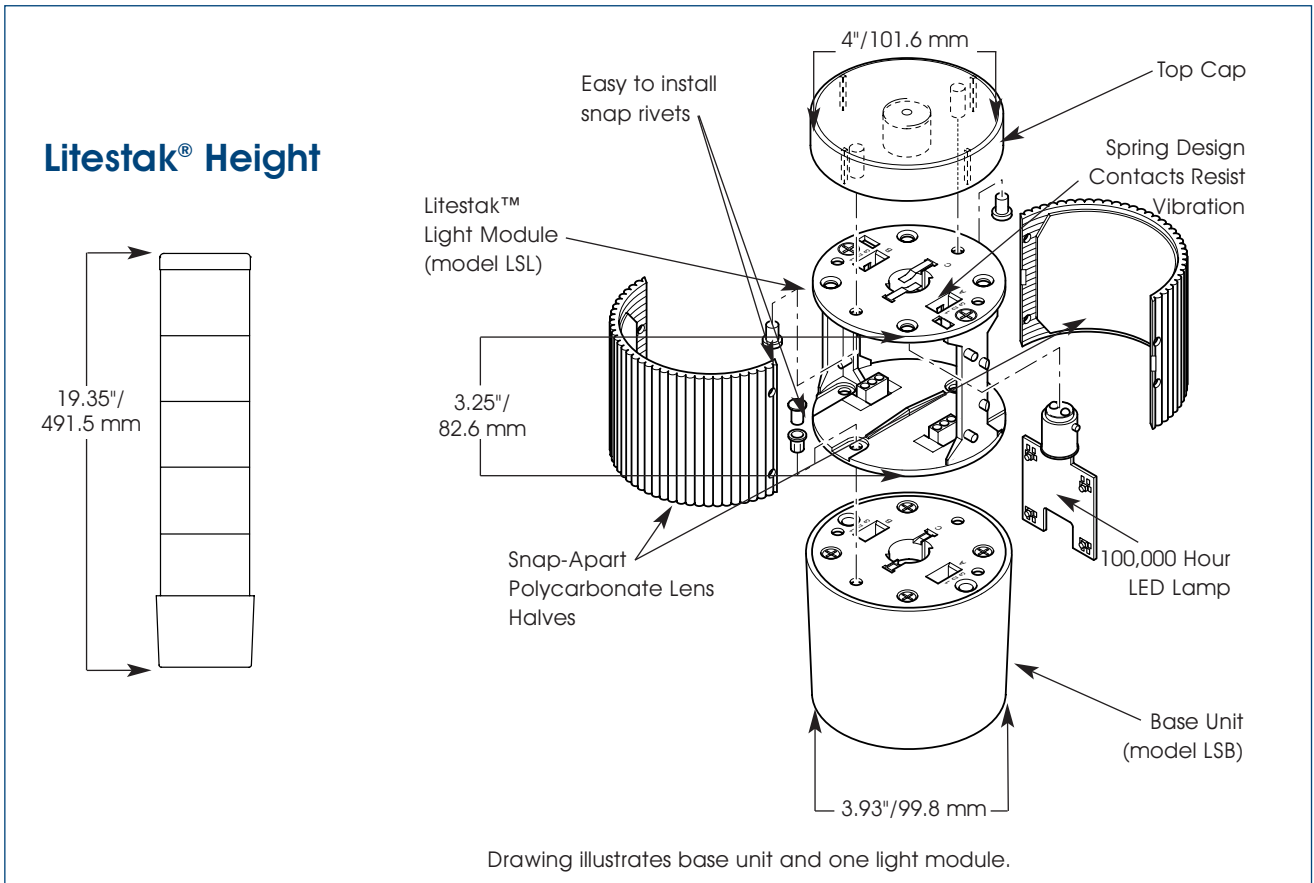

## SPECIFICATIONS

Lamp Life, Incandescent*:	7,000 Hours	7,000 Hours
Lamp Life, L.E.D*:	100,000 Hours	100,000 Hours
Operating Temperature:	32°F to 120°F	0°C to 49°C
Net Weight:	3.0 lbs.	1.4 kg
Shipping Weight:	4.8 lbs.	2.2 kg
Height:	19.35"	491.5 mm
Diameter:	3.93"	99.8 mm