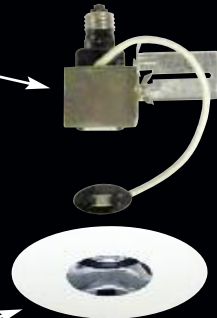

O.D. 6 1/4"

O.D. 7 1/4"

Each trim comes with:

(1) ETRK50 12V 50VA Transformer

Attaches to interior of Line Voltage housing via screw base adapter and converts to Low Voltage housing for use with Low Voltage MR16 trims.

For an **ELECTRONIC** transformer order the **ETRK50E** and the Low Voltage trim of your choice.

(1) 5" Low Voltage Trim

5" Low Voltage Retrofit Trims

- 50W max for non IC housings.
- 20W max for IC housings.
- Trims are for use on existing line voltage housing.