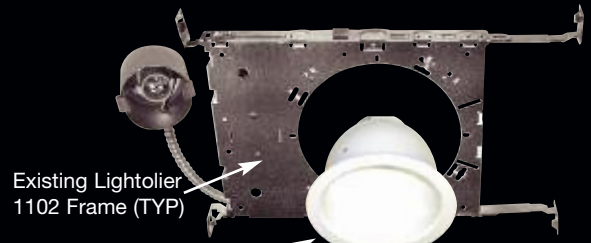

LOW VOLTAGE RECESSED

6" RETROFIT TRIMS (cont.)

Recessed Lighting

6" SLOPED RETROFIT KITS FOR SLOPED HOUSINGS

LOW VOLTAGE RECESSED

RETROFIT KITS FOR LIGHTOLIER 6"

Recessed Lighting

ELOLK75 Retrofit Kit

6" Elco Low Voltage Trim (any of the trims below)

The following trims can be installed on an existing Lightolier 1102 Frame (TYP) when combined with the ELOLK75 retrofit kit below.

Allows any of the trims below and the following page to be installed on an existing Lightolier 1102 Frame (TYP).