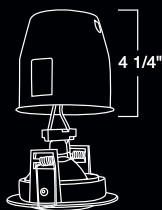

Diecast Gimbal Ring with Glass Ring and Housing

- 12V 35W MR16 (not included)
- Cutout: 3 1/8"
- Trim O.D.: 3 3/4"

E233W White Ring
E233B Black Ring
E233BZ Bronze Ring
E233C Clear Ring **NEW!**
E233CP Copper Ring
E233G Gold Ring **NEW!**
E233N Nickel Ring
E300 Metal housing only