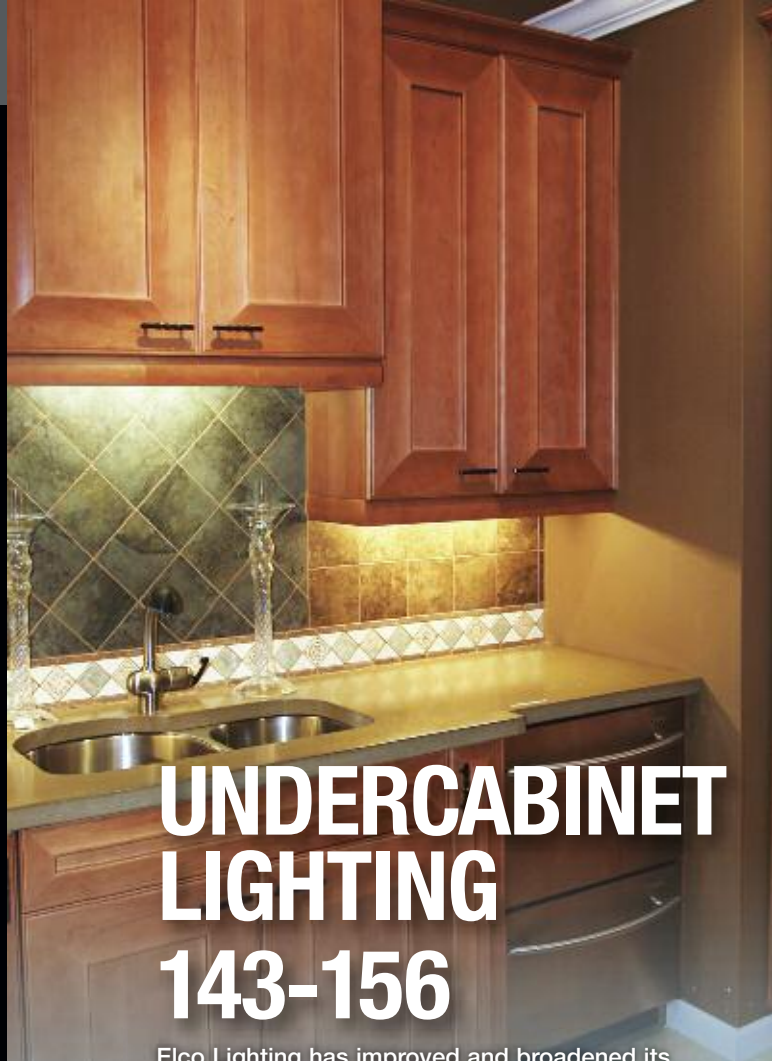

UNDERCABINET LIGHTING

143-156

Elco Lighting has improved and broadened its undercabinet line based on input from homeowners, architects, contractors, builders and distributors. Our assortment of undercabinet products has benefited from this working relationship and represents the latest in efficient, low cost designs. For use in jewelry and exhibit cases, bookcases, cove lighting, cubicle lighting, boat and RV interiors, staircases, art galleries and more.

In this section:

- Halogen
- Xenon
- Fluorescent
- Line/Low voltage
- Decolume
- Mini Lights
- Standard Rope Lights
- LED Rope Lights