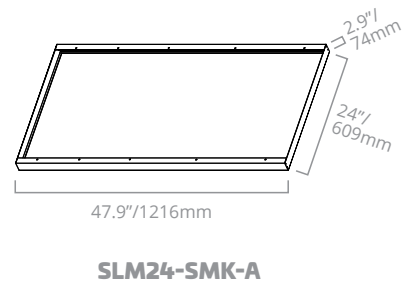

Order Code	Item #	Description
10368	SLM24-RMK-A	2x4 Recessed Mounting Kit
10365	SLM24-SMK-A	2x4 Surface Mounting Kit

DIMENSIONS

RECESSED MOUNT KIT

SURFACE MOUNT KIT

BLP14-42/40W

ZONAL LUMEN SUMMARY		
Zone	Lumens	%Fixture
0-20	537.69	13.3%
0-30	1137.57	28.0%
0-40	1855.19	45.7%
0-60	3231.02	79.6%
0-80	3974.07	97.9%
0-90	4057.93	100%
0-180	4057.93	100%