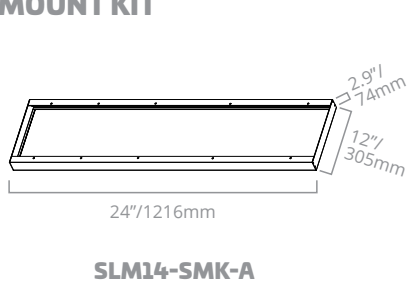

Order Code	Item #	Description
10368	SLM24-RMK-A	2x4 Recessed Mounting Kit
10365	SLM24-SMK-A	2x4 Surface Mounting Kit

DIMENSIONS

RECESSED MOUNT KIT

SURFACE MOUNT KIT

BLP14-42/40W

ZONAL LUMEN SUMMARY		
Zone	Lumens	%Fixture
0-20	537.69	13.3%
0-30	1137.57	28.0%
0-40	1855.19	45.7%
0-60	3231.02	79.6%
0-80	3974.07	97.9%
0-90	4057.93	100%
0-180	4057.93	100%