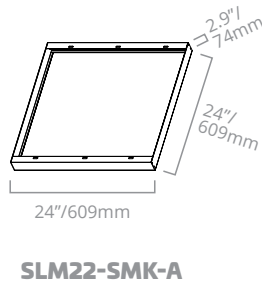

Order Code	Item #	Description
10368	SLM24-RMK-A	2x4 Recessed Mounting Kit
10365	SLM24-SMK-A	2x4 Surface Mounting Kit

DIMENSIONS

RECESSED MOUNT KIT

SURFACE MOUNT KIT

BLP14-42/40W

ZONAL LUMEN SUMMARY		
Zone	Lumens	%Fixture
0-20	537.69	13.3%
0-30	1137.57	28.0%
0-40	1855.19	45.7%
0-60	3231.02	79.6%
0-80	3974.07	97.9%
0-90	4057.93	100%
0-180	4057.93	100%