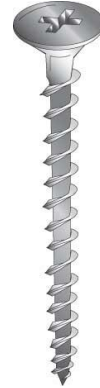

79635

6x2 DRYWALL PHIL YEL ZINC

UPC: 085937796356

Country of Origin:

UNSPSC: 31161509

Taiwan

Commodity: Drywall screws

A bugle head screw with twinfast thread, extra sharp point, and a yellow zinc finish.

Product Attributes

Brand Name Minerallac Company
 Sub Brand Cully
 Type Drywall Screw
 Special Features N/A
 Application For attaching drywall to wood studs or to 25 gage metal studs.
 Standard N/A
 Material Steel
 Size 6
 Length 2" IN
 Thread Type Coarse Threads
 Thread Size 8-10 TPI
 Head Width N/A
 Head Height 0.026" IN
 Head Type Bugle Head
 Head Color Yellow
 Finish Zinc Plated
 Class N/A
 Drive #2 Phillips
 Screw Type Drywall Screw
 Head Diameter 0.331" IN
 Point Type Sharp Point