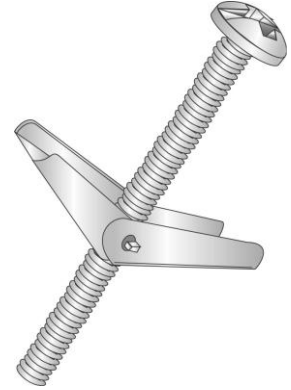

58564J

1/4x4 SQ/SLOT MH TOGGLE BOLT

UPC: 085937083319

Country of Origin:

UNSPSC: 31161609

**Not Available**

Commodity: Toggle bolts

*A kind of wall fastener for use on hollow walls, having a part that springs open or turns through 90° after it is inserted so as to prevent withdrawal.*

**Product Attributes**

Brand Name	Minerallac Company
Sub Brand	Cully
Type	Toggle Bolt
Special Features	Toggle bolts spread the load over a larger area and are more temperature resistant than other hollow wall anchors.
Application	These light-duty anchors are for use in hollow block or gypsum wallboard.
Material	Steel
Finish	Zinc Plated
Head Type	Square/Slotted Mushroom Head
Length	4" IN
Size	1/4" x 4" IN
Diameter	1/4" IN
Thread	Coarse