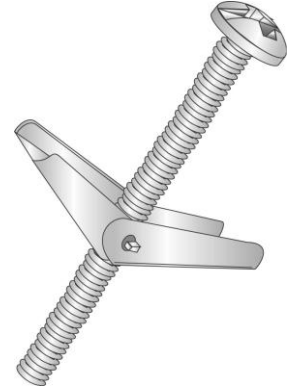

58564

1/4x4 SQ/SLOT MH TOGGLE BOLT

UPC: 085937585646

Country of Origin:

UNSPSC: 31161609

China

Commodity: Toggle bolts

A kind of wall fastener for use on hollow walls, having a part that springs open or turns through 90° after it is inserted so as to prevent withdrawal.

Product Attributes

Brand Name	Minerallac Company
Sub Brand	Cully
Type	Toggle Bolt
Special Features	Toggle bolts spread the load over a larger area and are more temperature resistant than other hollow wall anchors.
Application	These light-duty anchors are for use in hollow block or gypsum wallboard.
Material	Steel
Finish	Zinc Plated
Head Type	Square/Slotted Mushroom Head
Length	4" IN
Size	1/4" x 4" IN
Diameter	1/4" IN
Thread	Coarse