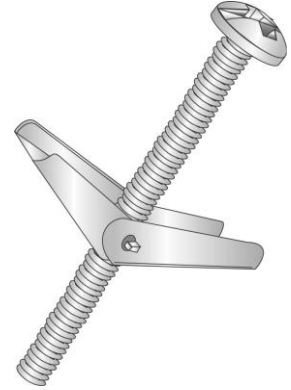

58548J

1/4x3 SQ/SLOT MH TOGGLE BOLT

UPC: 085937082985

Country of Origin:

UNSPSC: 31161609

**Not Available**

Commodity: Toggle bolts

*A kind of wall fastener for use on hollow walls, having a part that springs open or turns through 90° after it is inserted so as to prevent withdrawal.*

**Product Attributes**

Brand Name	Minerallac Company
Sub Brand	Cully
Type	Toggle Bolt
Special Features	Toggle bolts spread the load over a larger area and are more temperature resistant than other hollow wall anchors.
Application	These light-duty anchors are for use in hollow block or gypsum wallboard.
Material	Steel
Finish	Zinc Plated
Head Type	Square/Slotted Mushroom Head
Length	3" IN
Size	1/4" x 3" IN
Diameter	1/4" IN
Thread	Coarse