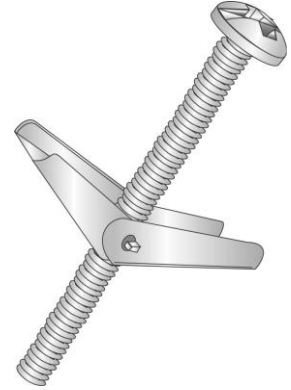

58548

1/4x3 SQ/SLOT MH TOGGLE BOLT

UPC: 085937585486

Country of Origin:

UNSPSC: 31161609

China

Commodity: Toggle bolts

A kind of wall fastener for use on hollow walls, having a part that springs open or turns through 90° after it is inserted so as to prevent withdrawal.

Product Attributes

Brand Name	Minerallac Company
Sub Brand	Cully
Type	Toggle Bolt
Special Features	Toggle bolts spread the load over a larger area and are more temperature resistant than other hollow wall anchors.
Application	These light-duty anchors are for use in hollow block or gypsum wallboard.
Material	Steel
Finish	Zinc Plated
Head Type	Square/Slotted Mushroom Head
Length	3" IN
Size	1/4" x 3" IN
Diameter	1/4" IN
Thread	Coarse