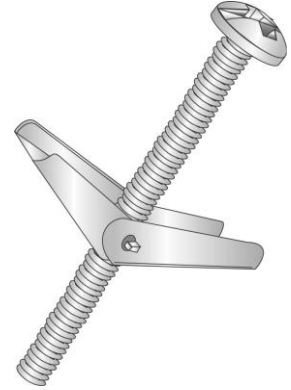

58364

3/16x4 SQ/SLOT MH TOGGLE BOLT

UPC: 085937583642

Country of Origin:

UNSPSC: 31161609

China

Commodity: Toggle bolts

A kind of wall fastener for use on hollow walls, having a part that springs open or turns through 90° after it is inserted so as to prevent withdrawal.

Product Attributes

Brand Name	Minerallac Company
Sub Brand	Cully
Type	Toggle Bolt
Special Features	Toggle bolts spread the load over a larger area and are more temperature resistant than other hollow wall anchors.
Application	These light-duty anchors are for use in hollow block or gypsum wallboard.
Material	Steel
Finish	Zinc Plated
Head Type	Square/Slotted Mushroom Head
Length	4" IN
Size	3/16" x 4" IN
Diameter	3/16" IN
Thread	Coarse