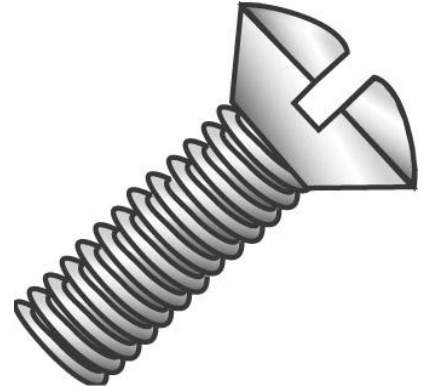

51117**6-32 X 1 OHMS SLOT WHITE**

UPC: 085937511171

Country of Origin:

UNSPSC: 31161525

Taiwan

Commodity: Screw for plastic

These short length, oval head, slotted machine screws are designed to fit standard electrical wallplates.

**Product Attributes**

Brand Name	Minerallac Company
Sub Brand	Cully
Type	Wall Plate Screw
Special Features	Features a finished painted screw head.
Application	Use to install wall plates or as wall plate replacement screws
Standard	N/A
Material	Steel
Size	6-32 x 1" IN
Length	1" IN
Thread Type	Fine
Thread Size	6-32 TPI
Head Width	1/4" IN
Head Height	1/8" IN
Head Type	Oval Head
Head Color	White
Finish	N/A
Class	N/A