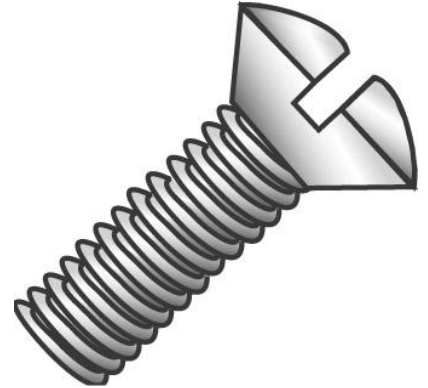

51116**6-32 X 1 OHMS SLOT IVORY**

UPC: 085937511164

Country of Origin:

UNSPSC: 31161525

Taiwan

Commodity: Screw for plastic

These short length, oval head, slotted machine screws are designed to fit standard electrical wallplates.

**Product Attributes**

Brand Name	Minerallac Company
Sub Brand	Cully
Type	Wall Plate Screw
Application	Use to install wall plates or as wall plate replacement screws
Special Features	Features a finished painted screw head.
Standard	N/A
Material	Steel
Size	6-32 x 1" IN
Length	1" IN
Thread Type	Fine
Thread Size	6-32 TPI
Head Width	1/4" IN
Head Height	1/8" IN
Head Type	Oval Head
Head Color	Ivory
Finish	N/A
Class	N/A