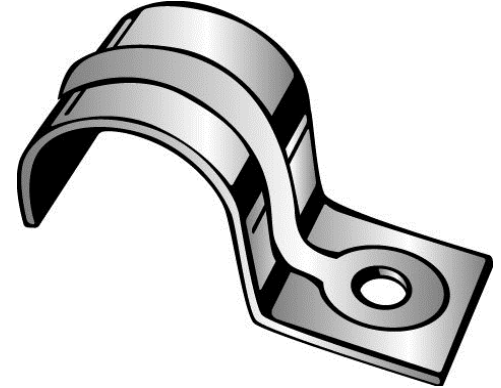

145

**JIFFY CLIP**

UPC: 784610401456

Country of Origin:

UNSPSC: 31162310

**USA**

Commodity: Mounting straps

*1-Hole straps are used to secure conduit, cable, tubing, pipe, etc. to mounting surface.*

**Product Attributes**

Brand Name	Minerallac Company
Sub Brand	Minerallac Traditional
Type	1-Hole Strap
Application	Electrical Conduit
Material	Steel
Finish	Pre-galvanized
Mounting Holes	1
Mounting	Component, Wood, Steel, Concrete
Mounting Holes O.C.	1/4" IN
Number Of Holes	1
Size	0.80" x 1.85" x 0.88"
Color	Silver
Width	1.85"
Length	0.88"
Height	0.80"
Thickness	0.050"
Cable Size	Fits 3/4" EMT.
Construction	Stamped