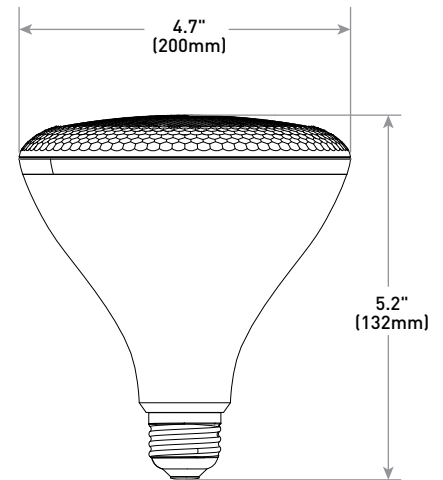

PAR38

LED Lamps

Product Description

At Cree®, we believe in better lighting. Better light is beautiful light. But it's more than just beautiful. It is light that makes you feel more productive, more relaxed and safer. Better light changes everything. That's why the new and improved Cree LED bulbs feature high color rendering that enhances your space and makes the colors of your décor appear vibrant, richer and more natural – true colors the way they are meant to be experienced.

The ENERGY STAR certified Cree PAR38 LED bulb is ideal for use indoors in a track or recessed can, or outdoors in security or landscaping lighting. Delivering 1,500 lumens of 3000K bright white, halogen-like light while using just 17 watts, the Cree PAR38 LED bulb is available in two beam angles, a 25° spot for precise focused light and a 45° flood for a wider pool of light. It is fully dimmable and designed to last 35,000 hours.

Performance Summary

Beam Spreads: 25° Spot, 45° Flood

Lamp Delivered Light Output: 1,500 lumens

Input Power: 17 watts (120W equivalent)

CRI: 85

CCT: 3000K

Limited Warranty*: 5 years Commercial use

Lifetime: Designed to last at least 35,000 hours

Dimming: Dimmable to 5% with select dimmers

ENERGY STAR® Certified

Must order in multiples of master carton (MC) quantities; MC = (6) Single-Lamp Cartons

* See <http://lighting.cree.com/warranty> for warranty terms

Ordering Information

Example: PAR38-120W-30K-25D-U1

PAR38	120W	30K					U1
Product	Watt Equivalent	CCT	Beam Spread	Voltage	Base	CRI	Packaging Options
PAR38	120W 120 Watt, 1500 lumens	30K 3000K	25D 25° Spot 45D 45° Flood	Blank 120 Volt	Blank E26 (screw base)	Blank 85 CRI	U1 Single-Lamp Carton Master Carton = (6) Single-Lamp Cartons

Rev. Date: V5 05/01/2017

US: lighting.cree.com

T (800) 236-6800 F (262) 504-5415

Canada: www.cree.com/canada

T (800) 473-1234 F (800) 890-7507