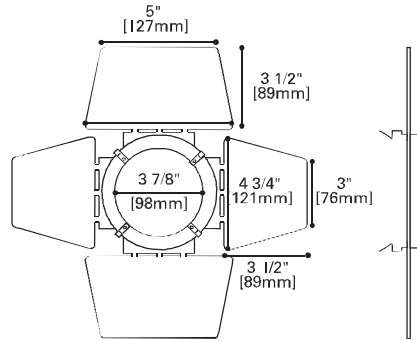

ACCESSORIES

Barn Door Shutters

L1962=Barn Door Shutters. Barn door is designed to clip onto lampholder- no additional clips are required. Allows use of L200 Series Filters and louvers.

Color Code: MB

L1962 Barn Door Shutters

L200 Series Color Filters
4 11/16" (119mm)

Provides a soft or intense hue to accent a lighting installation.

L211=Medium Pink
L212=Warm Red
L214=Ultraviolet Filter
L220=Daylight Blue
L221=Medium Blue
L231=Medium Amber
L241=Medium Green