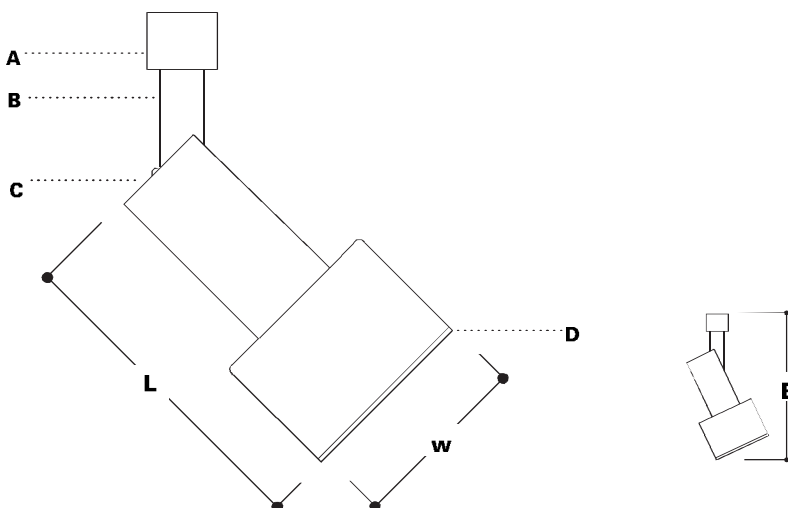

DESCRIPTION

Continental style lampholders. Available in white and black finishes. For use with Halo and Lazer-by-Halo track systems.

Catalog #	Type
Project	
Comments	
Prepared by	Date

SPECIFICATION FEATURES

A...Electrical Quick Lock Adapter

Polycarbonate casing. Attaches electrically and mechanically anywhere along the track. Visual polarity line assures proper grounding. Two position conductor allows use in single circuit and either circuit of two circuit track.

B...Stem

Extruded aluminum stem allows lampholder to rotate horizontally 338° and adjust 0° to 90° vertically for maximum aiming adjustability.

C... Lampholder Housing

Deep drawn steel housing with baked enamel finish.

D... Baffle

Roll formed steel baffle available in black finish.

Listings

UL listed and CSA certified for use with Halo and Lazer-by-Halo track and track systems

L731