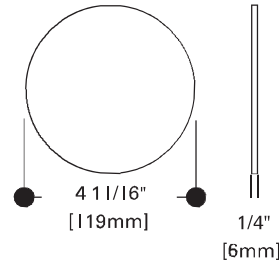

L200 Series Color Filters

Note: Specifications and Dimensions subject to change without notice.

Visit our web site at www.cooperlighting.com