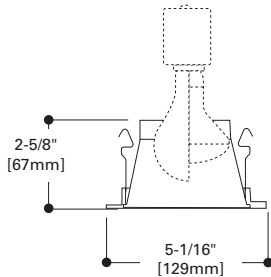

DESCRIPTION

Reflector trim for 4" H99 incandescent family, and the 4" H470 and H471 CFL family of recessed housings. Die cast trim ring with metal reflector. Reflector and trim ring available in a variety of finishes. Three "cat's paw" springs secure trim in housing.

SPECIFICATION FEATURES

Cast aluminum trim ring available in Matte White, Satin Nickel, Antique Copper or Tuscan Bronze finishes. Reflector available in Clear Specular, Residential Gold, Specular Black, Haze, Satin Nickel, Antique Copper and Tuscan Bronze. Three pressure springs ensure positive retention in housing.

999 is designed for use with the following small aperture housings.

- Incandescent Housing

H99TAT - 40W R16, 50W R20, 50W PAR20
H99RTAT - 40W R16, 50W R20, 50W PAR20
H99ICAT - 40W R16, 50W R20, 50W PAR20

- Compact Fluorescent Housing

H470ICAT - 13W Triple Twin Tube, 4-pin CFL
H470RICAT - 13W Triple Twin Tube, 4-pin CFL
H471ICAT - 18W Triple Twin Tube, 4-pin CFL
H471RICAT - 18W Triple Twin Tube, 4-pin CFL