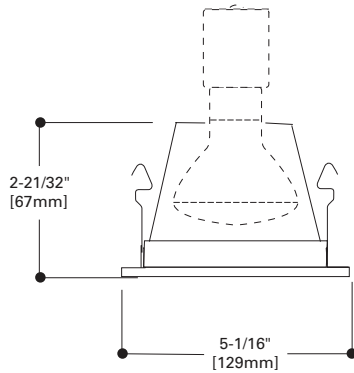

DESCRIPTION

The 955 shower trim for Halo 4" H99 incandescent family and Halo 4" H470 CFL family of recessed housings. The 955 features a Prismatic Flat lens, a Matte White non-conductive and non-corrosive trim ring, and an upper specular clear reflector optic. The 955 is wet location listed for use in protected ceiling, shower application. Three pressure springs secure trim in housing.

Catalog #		Type
Project		
Comments		Date
Prepared by		

SPECIFICATION FEATURES

955 is listed for use with the following 4" small aperture housings.

- Line Voltage Housings
 - H99TAT - 50W PAR20, 50W R20, 40W A19
 - H99RTAT - 50W PAR20
 - H99ICAT - 30W R20, 35W PAR20
- Compact Fluorescent Housing
 - H470ICAT - 13W Triple Twin Tube, 4-pin CFL
 - H470RICAT - 13W Triple Twin Tube, 4-pin CFL

Showerlight

955PS

Prismatic Lens
Shower Light

Trim

955PS= Prismatic Lens Shower Light, White Trim Ring

955
Prismatic Lens
Shower Light

4" TRIMS

Note: Specifications and Dimensions subject to change without notice.