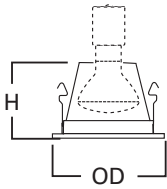

- Wet location listed for use as showerlight
- Prismatic glass lens
- Friction clip retention
- Non conductive, non corrosive polymer trim ring
- Shower trim front is non-electrically conductive "Dead-Front"

4055

**4-Inch Prismatic Glass Lens
Showerlight**

Dimensions:

H: 2-5/8" [67mm]

OD: 5" [129mm]

ORDERING INFORMATION

SAMPLE NUMBER: 4055WH

Trim	Finish
4055= 4" Prismatic Glass Lens with cut-cone reflector	WH=White trim