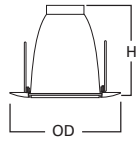

**DIMENSIONS:** Height: 6-1/4" [159mm]; OD: 7-1/8" [181mm]

**70 Albalite Glass Lens**

-  70P White Trim with Frosted Albalite Glass Lens
-  70PS White Trim with Frosted Albalite Glass Lens, Wet Location Listed

**DIMENSIONS:** Height: 6-1/2" [165mm]; OD: 8" [203mm]

**73 Fresnel Glass Lens**

-  73P White Trim with Fresnel Glass Lens
-  73PS White Trim with Fresnel Glass Lens, Wet Location

**HOUSING / LAMP:**  
 H270ICAT: 13W DTT or 13W TTT  
 H270RICAT: 13W DTT or 13W TTT  
 H271ICAT: 18W DTT or 18W TTT  
 H271RICAT: 18W DTT or 18W TTT

**DIMENSIONS:** OD: 8" [203mm]

**270 Albalite Glass Lens with Reflectors**

-  270PS White Trim with Frosted Albalite Glass Lens, Wet Location Listed

**HOUSING / LAMP:**  
 H270ICAT: 13W DTT or 13W TTT  
 H270RICAT: 13W DTT or 13W TTT