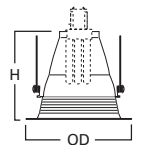

**DIMENSIONS:** Height: 5-1/2" [140mm]; OD: 7-3/4" [197mm]

**75 Diffuser**

-  75 All Glass Diffuser

**HOUSING / LAMP:**  
 H270ICAT: 13W DTT or 13W TTT  
 H270RICAT: 13W DTT or 13W TTT  
 H271ICAT: 18W DTT or 18W TTT  
 H271RICAT: 18W DTT or 18W TTT

**DIMENSIONS:** OD: 7-3/4" [197mm]

**370W Regressed Albalite Glass Lens with Baffle**

-  370W Regressed Albalite Glass Lens with White Baffle

**HOUSING / LAMP:**  
 H270ICAT: 13W DTT or 13W TTT  
 H270RICAT: 13W DTT or 13W TTT  
 H271ICAT: 18W DTT or 18W TTT  
 H271RICAT: 18W DTT or 18W TTT  
 H272ICAT: 26W TTT  
 H272RICAT: 26W TTT  
 H273ICAT1D: 26W TTT  
 H273RICAT1D: 26W TTT

**DIMENSIONS:** Height: 6" [152mm]; OD: 7-3/4" [197mm]

**406 Baffle**

-  406WWB White Baffle with White Reflector and Torsion Springs
-  406WB White Baffle with Clear Specular Reflector and Torsion Springs
-  406BA Black Baffle with Clear Specular Reflector and Torsion Springs