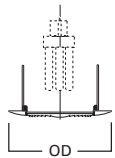

**DIMENSIONS:** Height: 6-1/4" [159mm]; OD: 7-1/8" [181mm]

**70 Albalite Glass Lens**

-  70P White Trim with Frosted Albalite Glass Lens
-  70PS White Trim with Frosted Albalite Glass Lens, Wet Location Listed

-  271PS White Trim with Drop Opal Glass Lens, Wet Location Listed

**HOUSING / LAMP:**  
 H270ICAT: 13W DTT or 13W TTT  
 H270RICAT: 13W DTT or 13W TTT  
 H271ICAT: 18W DTT or 18W TTT  
 H271RICAT: 18W DTT or 18W TTT  
 H272ICAT: 26W DTT or 26W TTT  
 H272RICAT: 26W DTT or 26W TTT  
 H273ICAT1D: 26W DTT or 26W TTT, 32W TTT  
 H273RICAT1D: 26W DTT or 26W TTT, 32W TTT

**DIMENSIONS:** Height: 6-1/2" [165mm]; OD: 8" [203mm]

**73 Fresnel Glass Lens**

-  73P White Trim with Fresnel Glass Lens
-  73PS White Trim with Fresnel Glass Lens, Wet Location

**HOUSING / LAMP:**  
 H270ICAT: 13W DTT or 13W TTT  
 H270RICAT: 13W DTT or 13W TTT  
 H271ICAT: 18W DTT or 18W TTT  
 H271RICAT: 18W DTT or 18W TTT