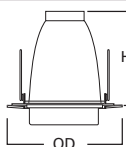

**DIMENSIONS:** Height: 6" [152mm]; OD: 7-3/4" [184mm]

Specifications and dimensions subject to change without notice. Consult your Cooper Lighting Representative or visit [www.cooperlighting.com](http://www.cooperlighting.com) for available options, accessories and ordering information.

**DIMENSIONS:** Height: 5" [127mm]; OD: 7-1/4" [184mm]

**ERT772 Baffle with Reflector**

ERT772WHHTS Gloss White Trim and Baffle with White Reflector, Torsion Spring

ERT772TS Gloss White Trim, Black Baffle, Torsion Spring

**DIMENSIONS:** Height: 5-3/8" [127mm]; OD: 7-3/4" [197mm]

**ERT724 Drop Opal Lens Showerlight**

ERT724 Gloss White Trim with Drop Opal Glass Lens, Wet Location Listed

**HOUSING / LAMP:**

H270ICAT: 13W DTT or 13W TTT  
 H271ICAT: 18W DTT or 18W TTT  
 H271RICAT: 18W DTT or 18W TTT  
 H272ICAT: 26W DTT or 26W TTT  
 H272RICAT: 26W DTT or 26W TTT  
 H273ICAT1D: 26W DTT or 26W TTT, 32W TTT  
 H273RICAT1D: 26W DTT or 26W TTT, 32W TTT  
 H270RICAT: 13W DTT or 13W TTT

**DIMENSIONS:** Height: 1-11/16 [43mm]; OD: 5-1/64" [129mm]

Specifications and dimensions subject to change without notice. Consult your Cooper Lighting Representative or visit [www.cooperlighting.com](http://www.cooperlighting.com) for available options, accessories and ordering information.