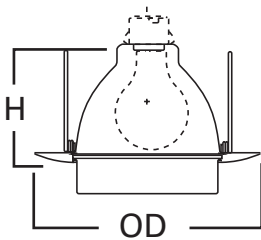

### DESCRIPTION

Glass drop opal lens with reflector 6" trim family for use in recessed downlighting. Compatible for use in Halo and other housings.

Catalog #		Type
Project		
Comments		Date
Prepared by		

### SPECIFICATION FEATURES

- White trim with drop opal glass lens
- PS version features non-conductive, non-corrosive gasketed polymer (plastic) trim ring
- PS version is "dead-front" construction and is wet location listed for use in showers
- Torsion spring retention
- PS version is Air-Tite; making any installation Air-Tite