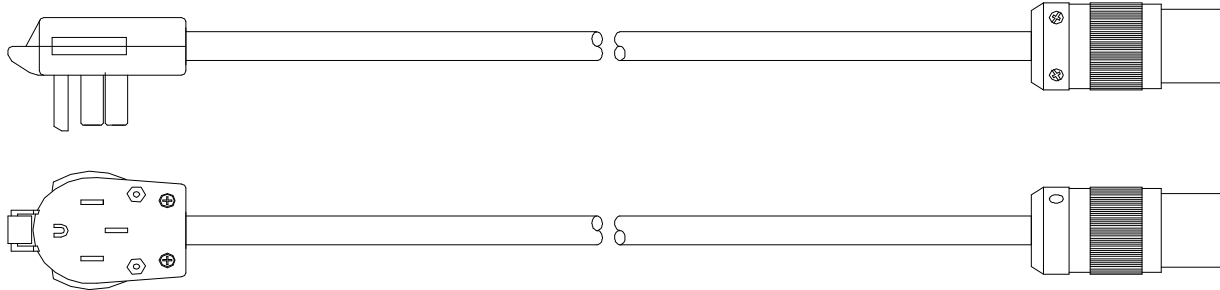

CATALOG NUMBER: See table below
DESCRIPTION: Range plug to L14-30R connector adapter cord set

CONSTRUCTION PARAMETERS:

Cable type: 10/4 SEOWW
 Conductors: 10 ga bare copper, 104/30 stranding
 Jacket material: TPE, black
 Overall cable O.D. (nom): 0.705 in.
 Cord rating: Extra Hard Usage per the National Electrical Code

Note: Plug style may vary

Cord length (nom): See table below
 Attachment plug configuration: NEMA 14-50P (range plug)
 Cord connector configuration: NEMA L14-30R twist-to-lock
 Plug material: PVC, black
 Cord connector material: Nylon, white body with black backshell

ELECTRICAL AND PHYSICAL PROPERTIES:

Cable temperature rating: -50 to +105 °C
 Nominal operating voltage: 125/250 VAC
 Maximum operating current: 30A

CATALOG NUMBERS:

Catalog number	Length	Case qty	UPC
18640008	10 ft	4	0 29892 05010 8