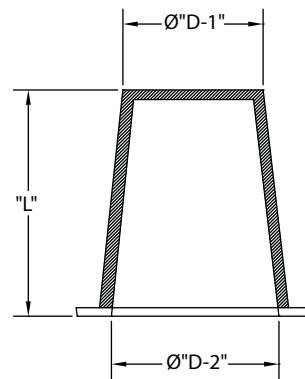

Poly Plug

Material - Polyurethane

Part Number	Trade Size	Carton Qty.	"L"	"D-1"	"D-2"
5315248	2	70	3.250	1.875	2.438
5315250	3	70	3.813	2.625	3.438
5315252	4	90	4.063	3.688	4.438
5315253	5	45	3.813	4.750	5.500
5315254	6	30	3.813	5.563	6.500

Dimensions are nominal

Poly Plug with Pulling Eye

Material - Polyurethane

Part Number	Trade Size	Carton Qty.	"L"	"D-1"	"D-2"
5315258	2	70	3.000	2.000	2.500
5315259	2 1/2	70	3.000	2.125	2.750
5315260	3	45	3.750	2.875	3.500
5315262	4	80	3.875	3.750	4.500
5315263	5	45	3.750	4.875	5.625
5315264	6	35	3.875	5.625	6.875

Dimensions are nominal