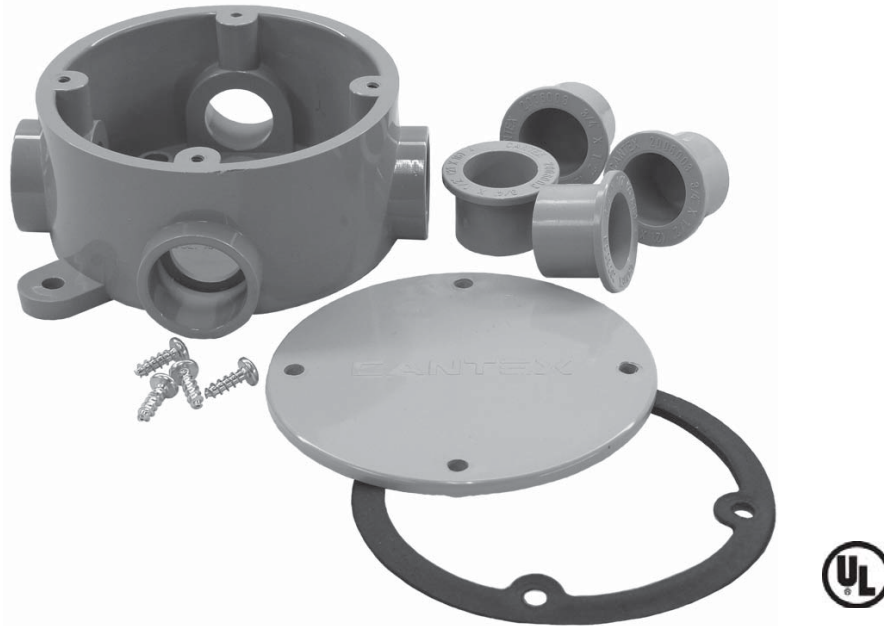

Round Junction Box

A 4" round enclosure with four entrance hubs which is surface mounted to a wall or ceiling to terminate a conduit run or join two to four conduits at a common point and to allow space for wire splices. Four screws secure a blank cover to the box.

Part Number	Trade Size	Carton Quantity	"A"	"B"	"C"	"D"
5133690	1/2 & 3/4	15	4.750	4.063	1.875	1.063

Dimensions are nominal