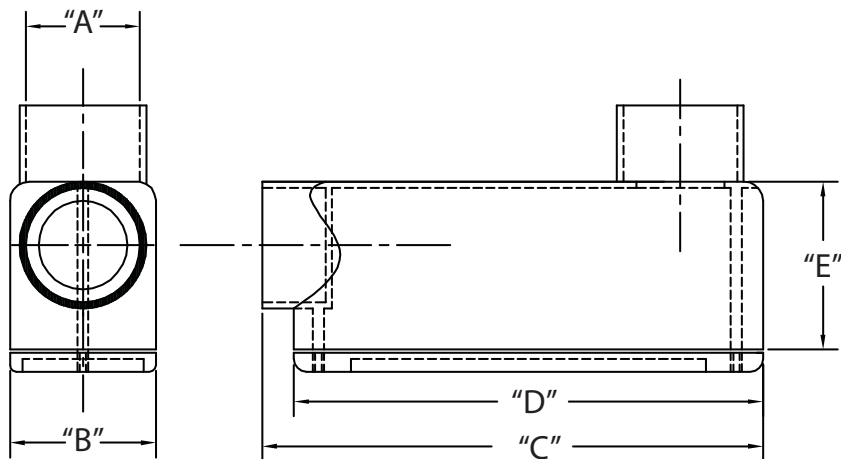

Conduit Bodies - Type LB

1/2" THROUGH 2"

2-1/2" THROUGH 4"

Part Number	Trade Size	Carton Quantity	"A"	"B"	"C"	"D"	"E"	Volume Cu. In.	3-Wire Fill
5133663	1/2	25	.875	1.313	4.188	4.000	1.438	4.3	#6 or smaller
5133664	3/4	15	1.063	1.500	4.938	4.625	1.625	6.5	#6 or smaller
5133665	1	10	1.313	1.750	5.875	5.375	2.000	11.8	#6 or smaller
5133666	1-1/4	10	1.688	2.500	7.563	7.188	2.375	25.0	XHHW #1
5133667	1-1/2	10	1.875	2.625	8.563	8.000	2.750	36.5	XHHW #2/0
5133668	2	5	2.375	3.125	9.813	9.563	3.375	63.5	XHHW #4/0
5133669	2-1/2	5	2.875	4.625	15.000	12.875	4.563	198.0	XHHW 500 MCM
5133670	3	5	3.643	4.625	15.125	12.875	4.563	198.0	XHHW 500 MCM
5133671	3-1/2	4	4.000	5.625	16.188	12.875	5.500	305.0	XHHW 500 MCM
5133672	4	4	4.000	5.625	16.188	12.875	5.500	305.0	XHHW 500 MCM

Dimensions are nominal