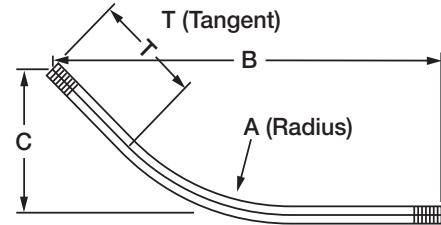

Calconduit™

Rigid Conduit, Rigid & EMT Fittings

Aluminum Rigid Special Radius 45° Sweeps

Application:

Aluminum Elbows are to be installed on conduit raceways for underground stub-ups, and interconnection of conduit runs and other fittings.

Features:

- Fabricated from UL Listed Aluminum Conduit
- Each end threaded (NPT)
- Each end fitted with protective end cap

Certifications and Compliances:

- Made In USA
- A.R.R.A. Available
- ANSI C80.5
- WW-C-540c
- ASTM B221

Options:

Available in any degree of bend from 5° to 90°, and special radius

12" - 15" - 18"

		Radius													
A	12 Inch					15 Inch					18 Inch				
Size	Item No	B	C	T	Wt.	Item No	B	C	T	Wt.	Item No	B	C	T	Wt.
1"	AR1012SW45	24	10	10	1.30	AR1015SW45	26	11	10	1.50	AR1018SW45	30	12.5	11	1.50
1¼"	AR1212SW45	24	10	10	1.90	AR1215SW45	26	11	10	1.90	AR1218SW45	30	12.5	11	2.20
1½"	AR1512SW45	24	10	10	2.90	AR1515SW45	26	11	10	2.90	AR1518SW45	30	12.5	11	2.90
2"	AR2012SW45	24	10	10	2.80	AR2015SW45	26	11	10	3.10	AR2018SW45	30	12.5	11	3.60
2½"	AR2512SW45	24	10	10	3.90	AR2515SW45	26	11	10	4.60	AR2518SW45	30	12.5	11	5.40
3"						AR3015SW45	26	11	10	6.10	AR3018SW45	30	12.5	11	7.20

24" - 30" - 36"

		Radius													
A	24 Inch					30 Inch					36 Inch				
Size	Item No	B	C	T	Wt.	Item No	B	C	T	Wt.	Item No	B	C	T	Wt.
1"	AR1024SW45	36	15	11	2.30	AR1030SW45	40	17	11	2.50	AR1036SW45	44	18.5	11	2.70
1¼"	AR1224SW45	36	15	11	3.00	AR1230SW45	40	17	11	3.20	AR1236SW45	44	18.5	11	3.20
1½"	AR1524SW45	36	15	11	3.00	AR1530SW45	40	17	11	3.40	AR1536SW45	44	18.5	11	3.90
2"	AR2024SW45	36	15	11	4.30	AR2030SW45	40	17	11	5.00	AR2036SW45	44	18.5	11	5.00
2½"	AR2524SW45	36	15	11	5.40	AR2530SW45	40	17	11	8.00	AR2536SW45	44	18.5	11	7.90
3"	AR3024SW45	36	15	11	9.00	AR3030SW45	40	17	11	9.70	AR3036SW45	44	18.5	11	10.00
3½"	AR3524SW45	36	15	11	10.00	AR3530SW45	40	17	11	10.50	AR3536SW45	44	18.5	11	12.60
4"	AR4024SW45	36	15	11	12.00	AR4030SW45	40	17	11	14.80	AR4036SW45	44	18.5	11	15.00
5"						AR5030SW45	40	17	11	19.00	AR5036SW45	44	18.5	11	21.60
6"											AR6036SW45	44	18.5	12	43.50

Calconduit

12021 Woodruff Ave., Downey, CA 90241

Ph: (562) 803.4388 Ph: (800) 225.7473 Fax: (562) 803.4488 | calconduit.com

MEMBER