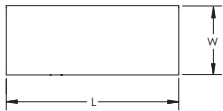

# Copper Shim – B140B

- Wrapped around the cable until the diameter is about the same as the cable opening in the mold

Part Number	B140B
Material	Copper
Length (L)	2.5"
Width (W)	3"
Thickness (T)	0.013"
Standard Packaging Quantity	50 pc
UPC	78285632218